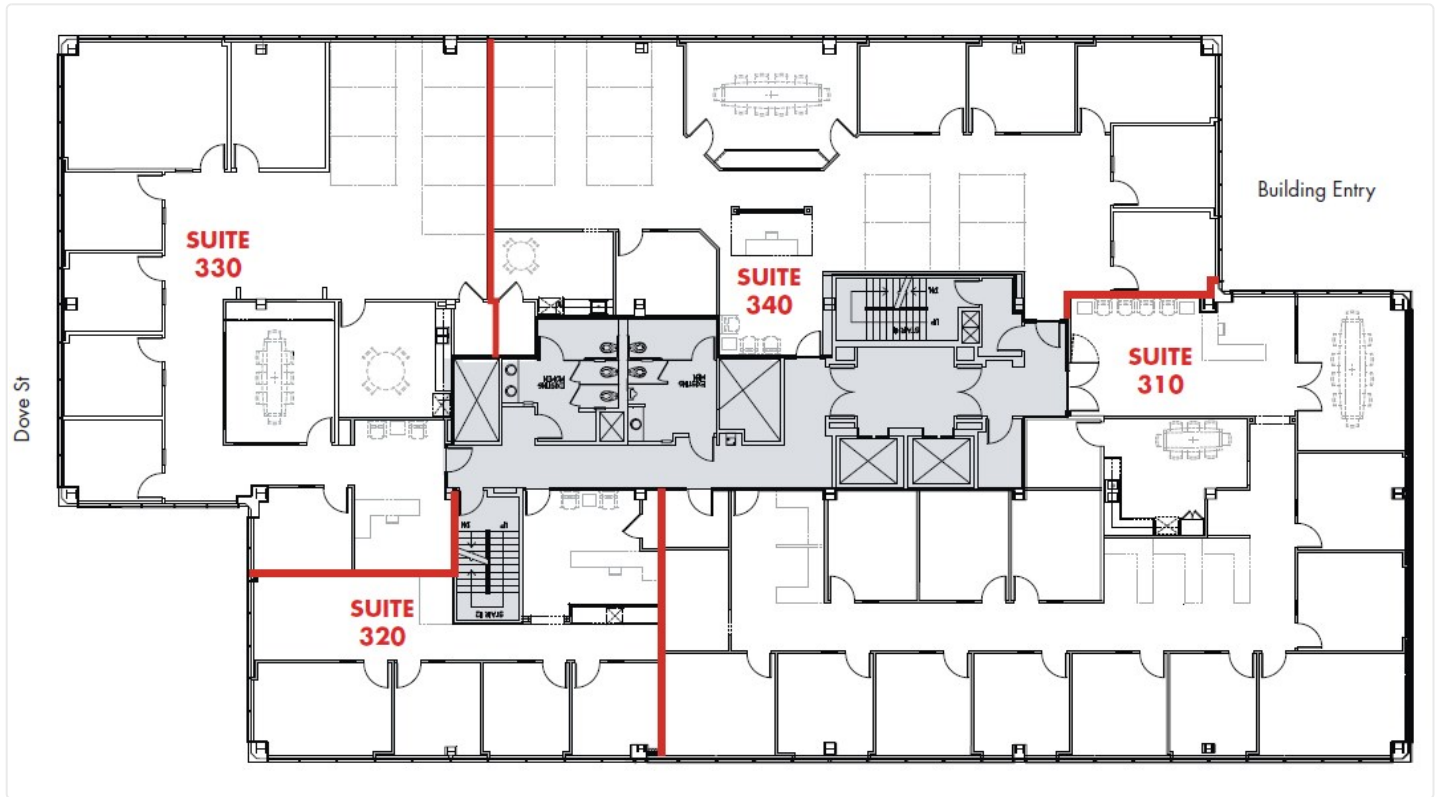

# 1375 & 1401 Dove

1401 Dove St

320 | Size - 1,417 SF

Floor Plan