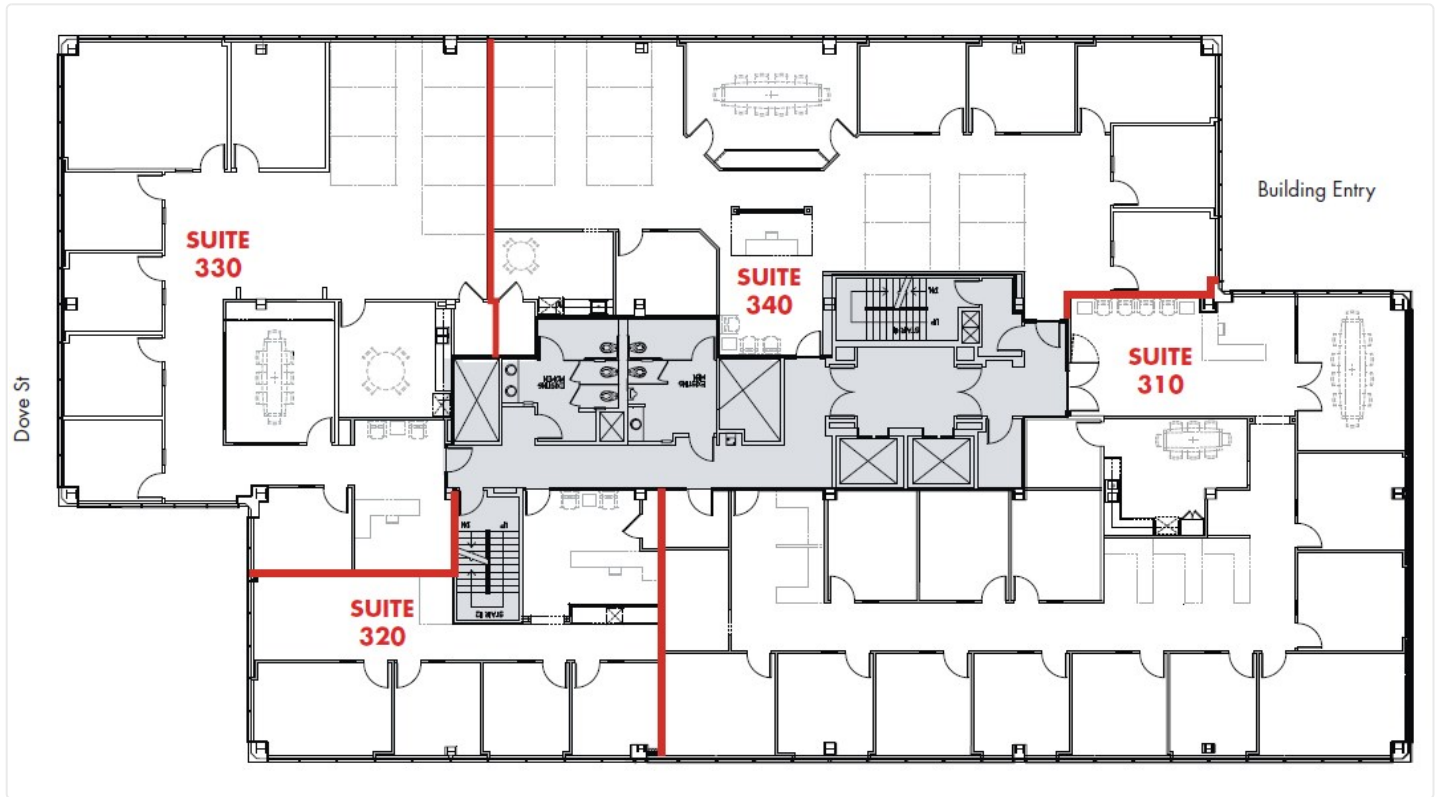

1375 & 1401 Dove

1401 Dove St

320 | Size - 1,417 SF

Floor Plan

CONTACT DETAILS

Leasing

Oliver Fleener

Senior Vice President