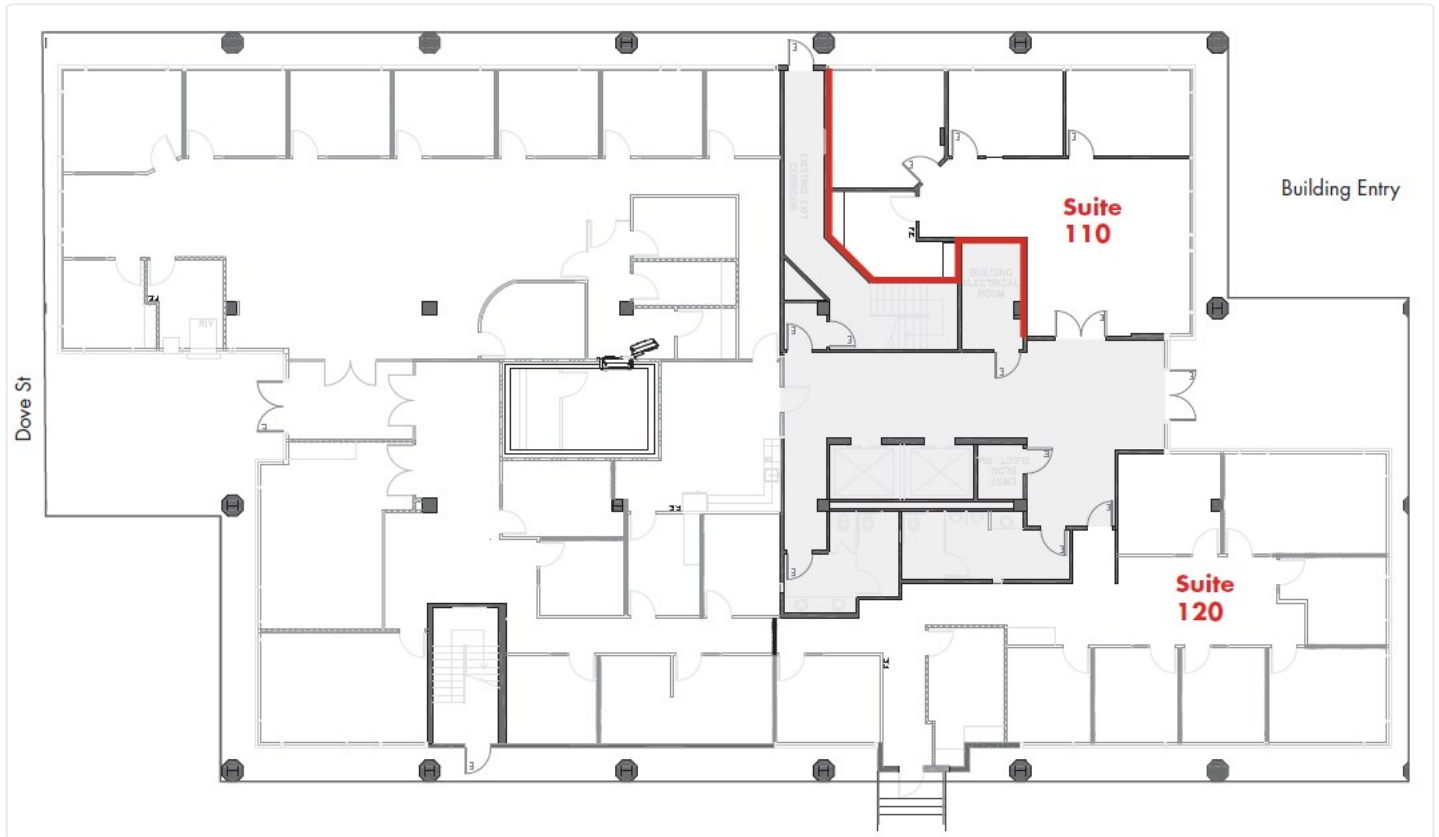

1375 & 1401 Dove

1401 Dove St

110 | Size - 1,290 SF

Floor Plan

CONTACT DETAILS

Leasing

Oliver Fleener
Senior Vice President
(949) 484-9068
oliver.fleener@avisonyoung.com
Avison Young
3 Park Plaza, Suite 450, Irvine, CA 92614
Lic 01245596