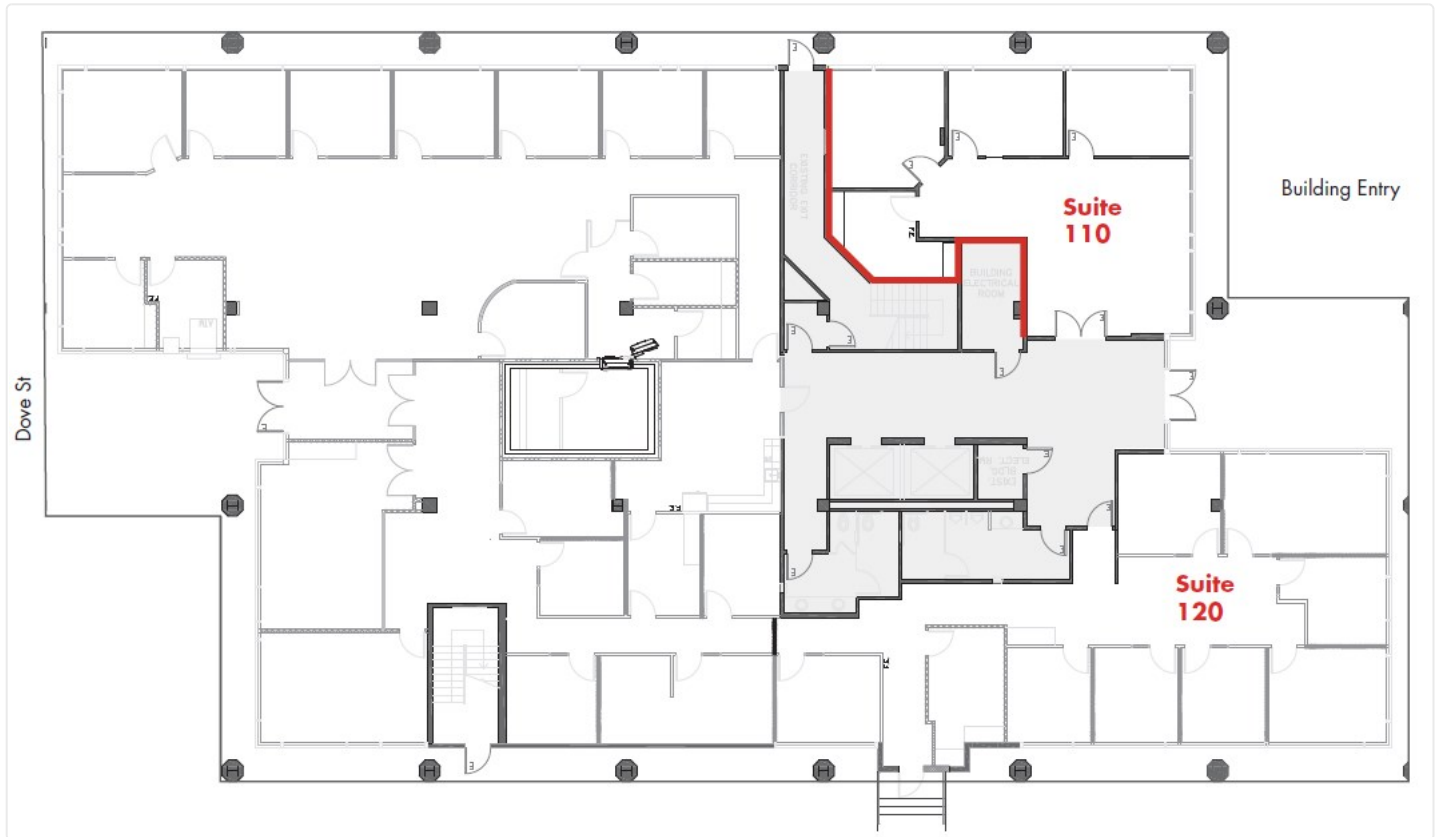

1375 & 1401 Dove

1401 Dove St

110 | Size - 1,290 SF

Floor Plan

CONTACT DETAILS

Leasing

Oliver Fleener

Senior Vice President