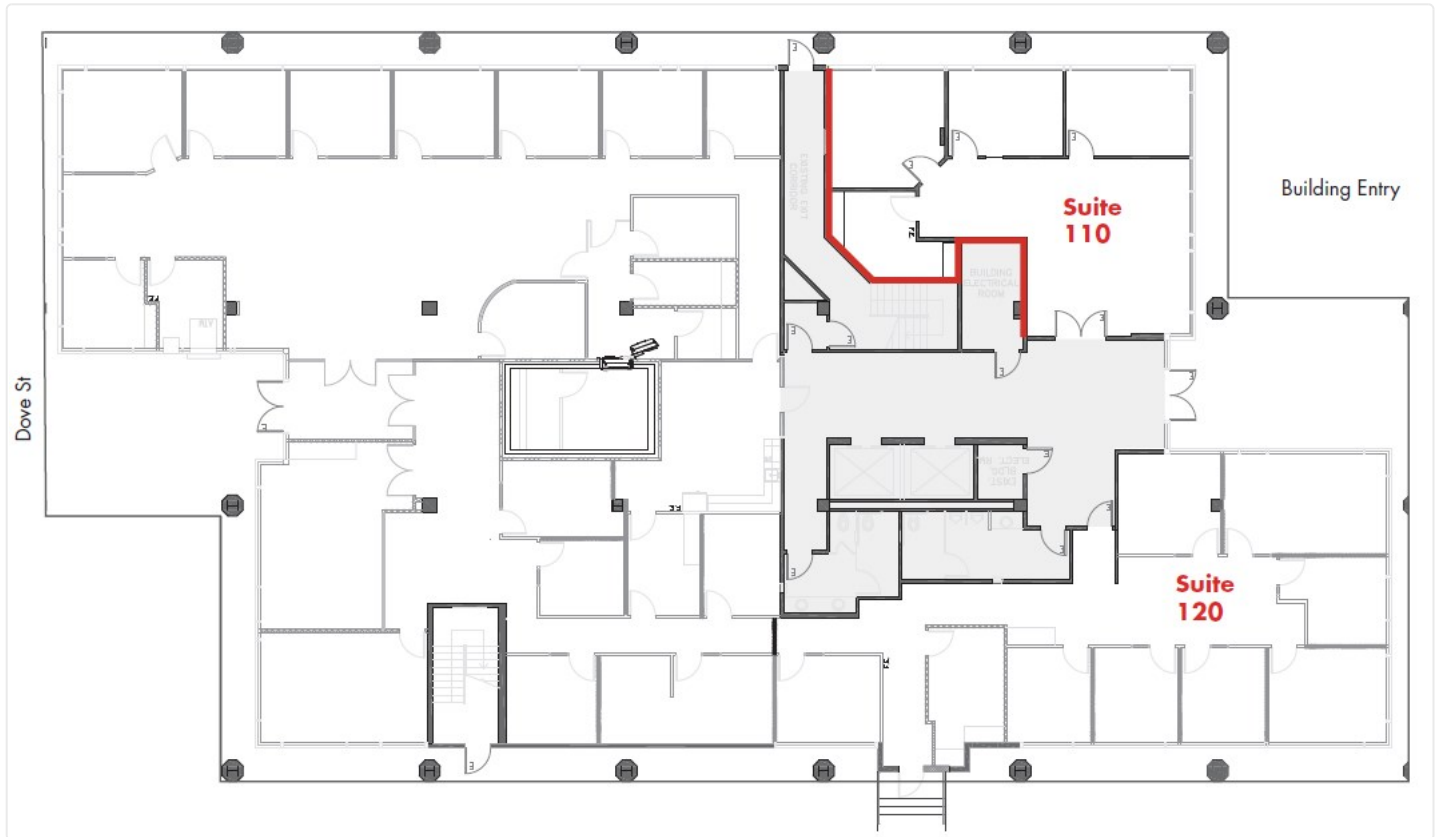

# 1375 & 1401 Dove

1401 Dove St

110 | Size - 1,290 SF

Floor Plan