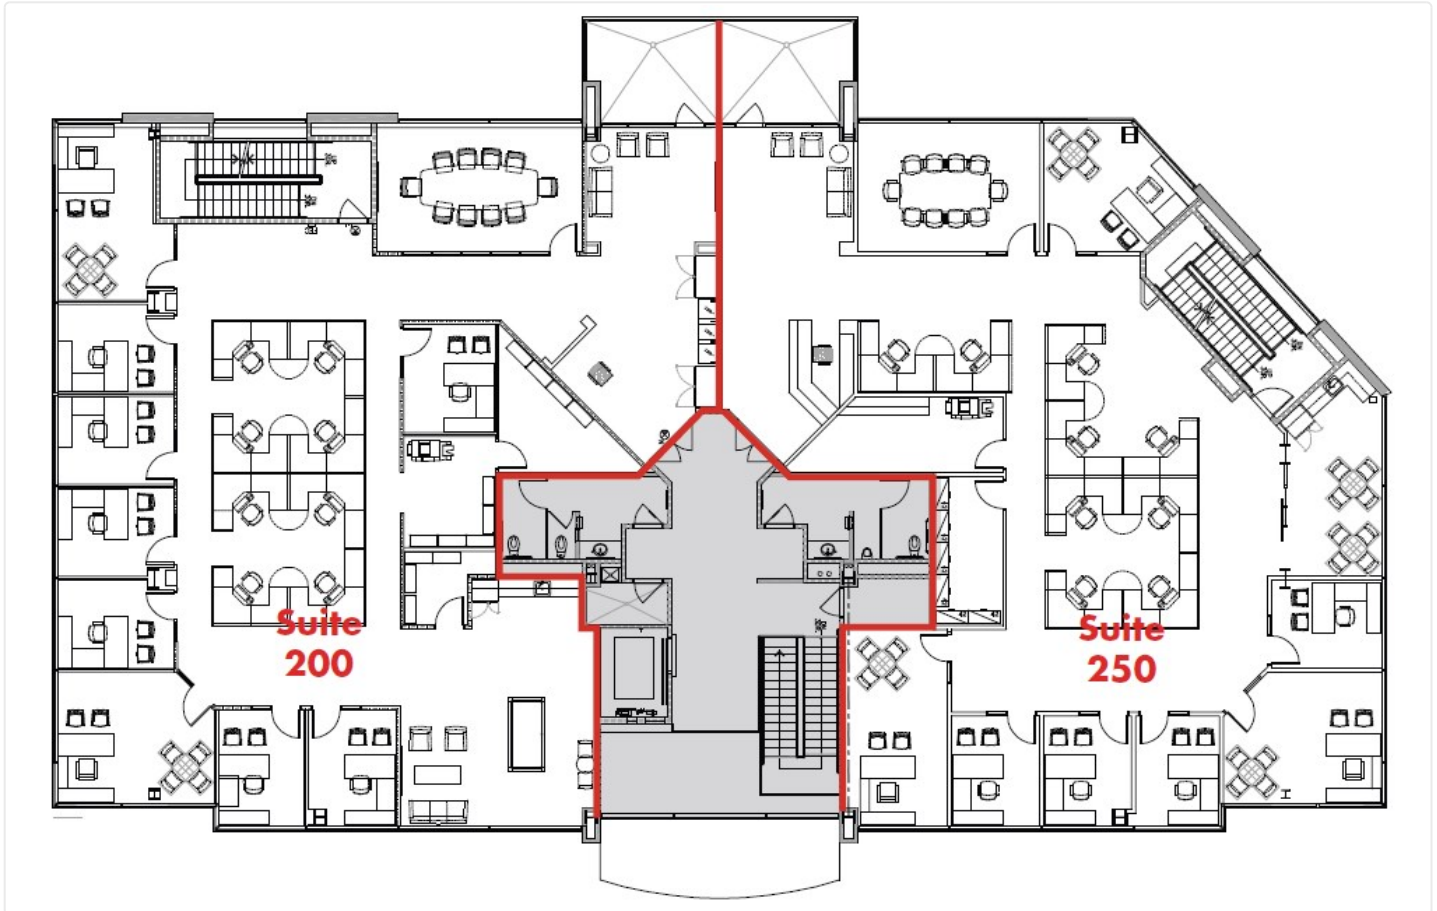

# 1375 & 1401 Dove

1375 Dove St

250 | Size - 5,270 SF

Floor Plan