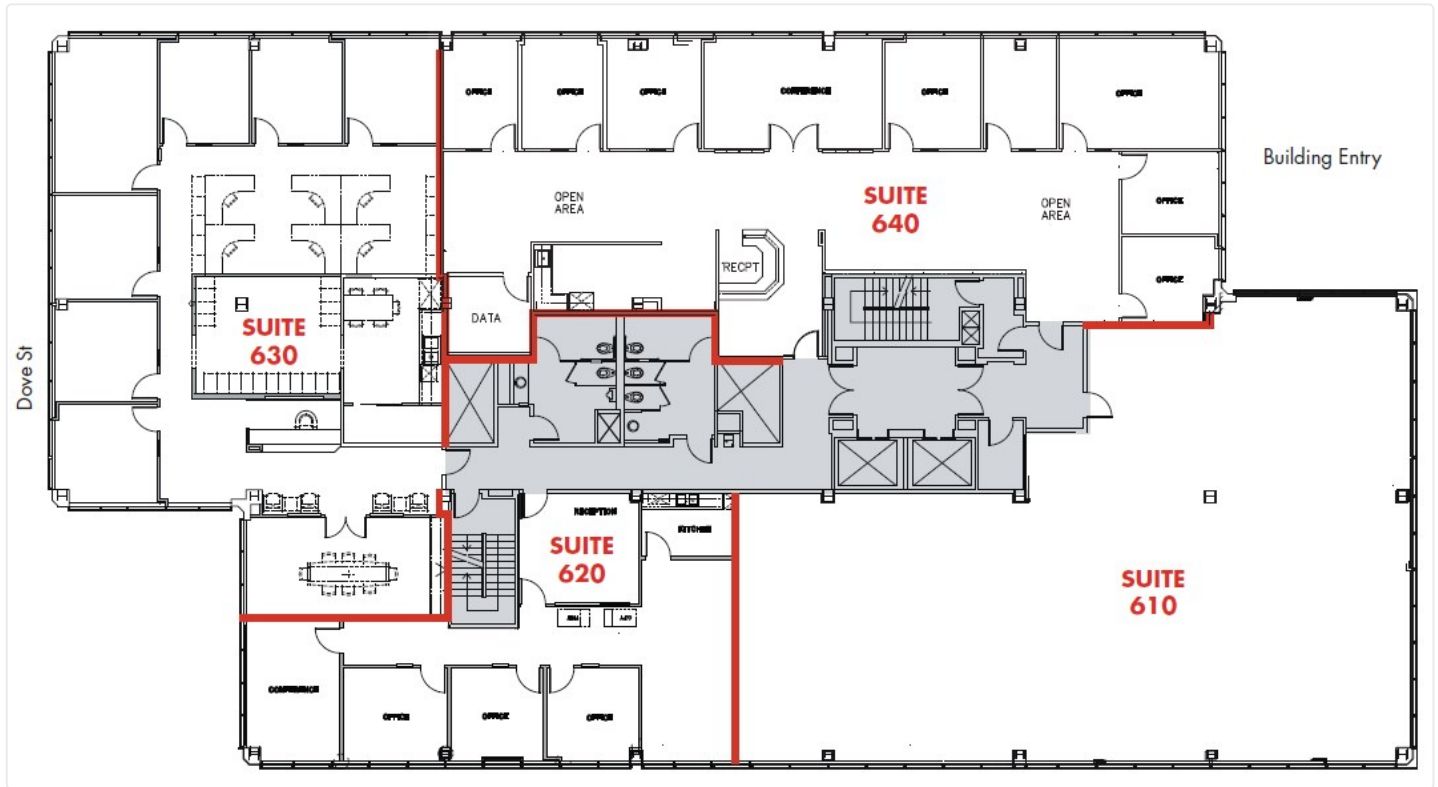

1375 & 1401 Dove

1401 Dove St

630 | Size - 3,409 SF

Floor Plan

CONTACT DETAILS

Leasing

Oliver Fleener

Senior Vice President