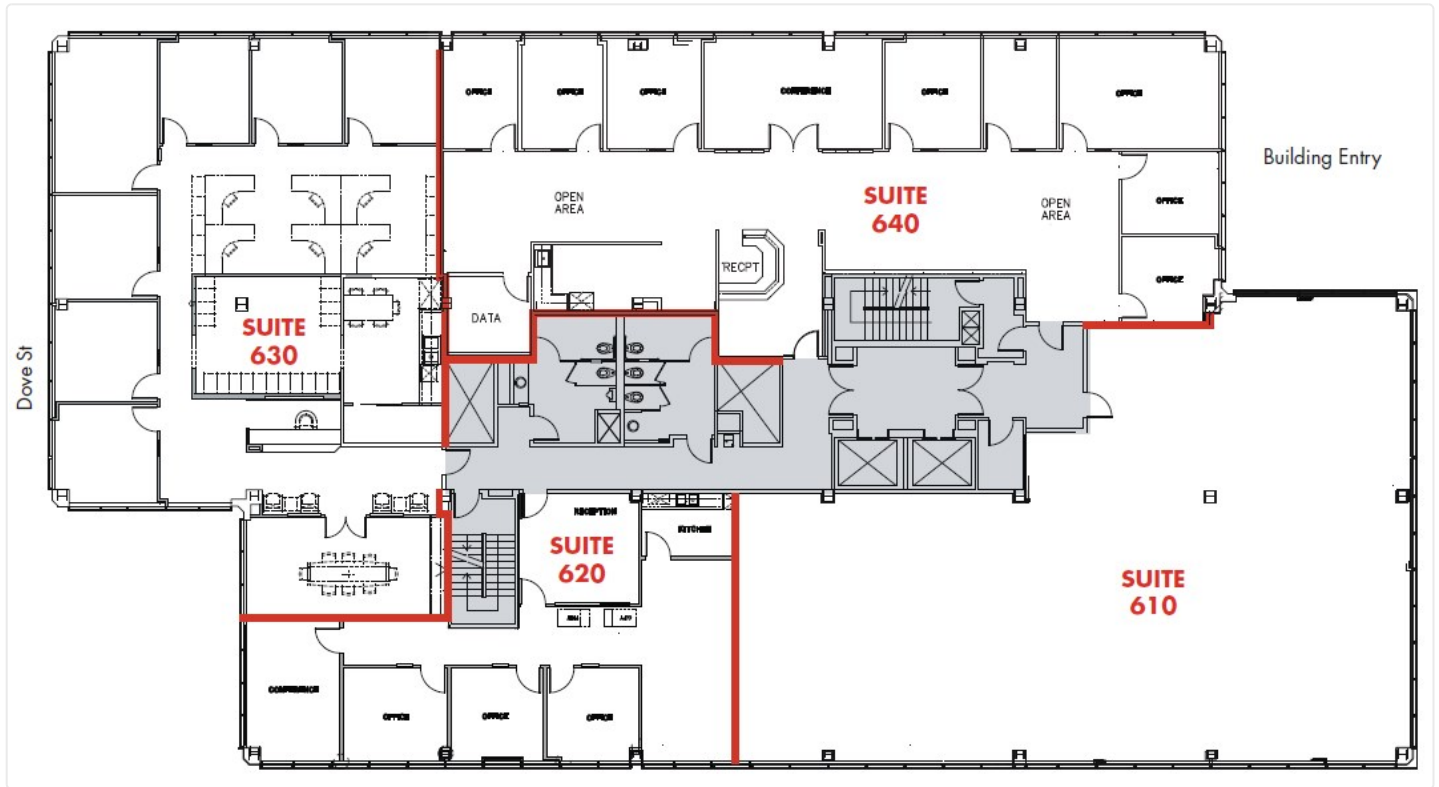

1375 & 1401 Dove

1401 Dove St

630 | Size - 3,409 SF

Floor Plan

CONTACT DETAILS

Leasing

Oliver Fleener

Senior Vice President