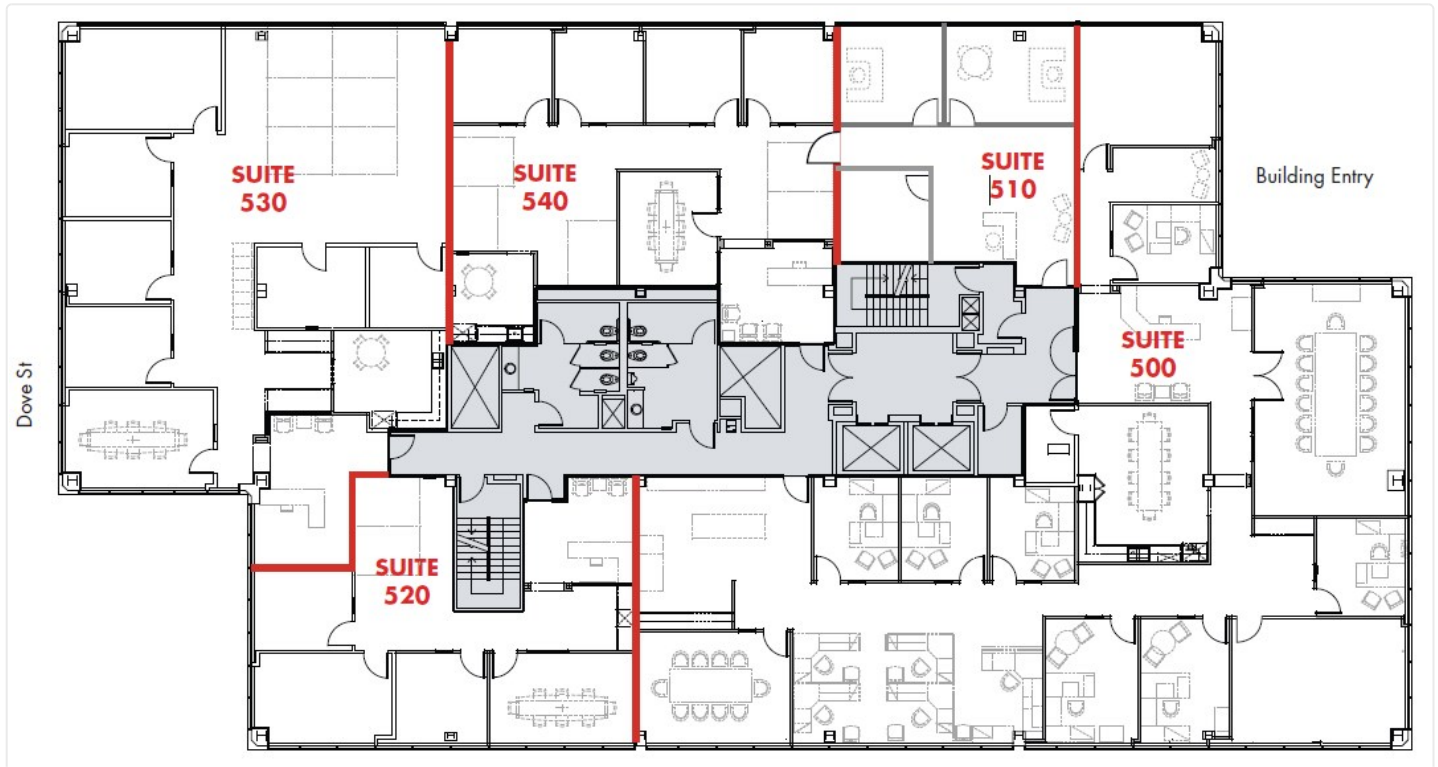

# 1375 & 1401 Dove

1401 Dove St

500 | Size - 5,284 SF

Floor Plan