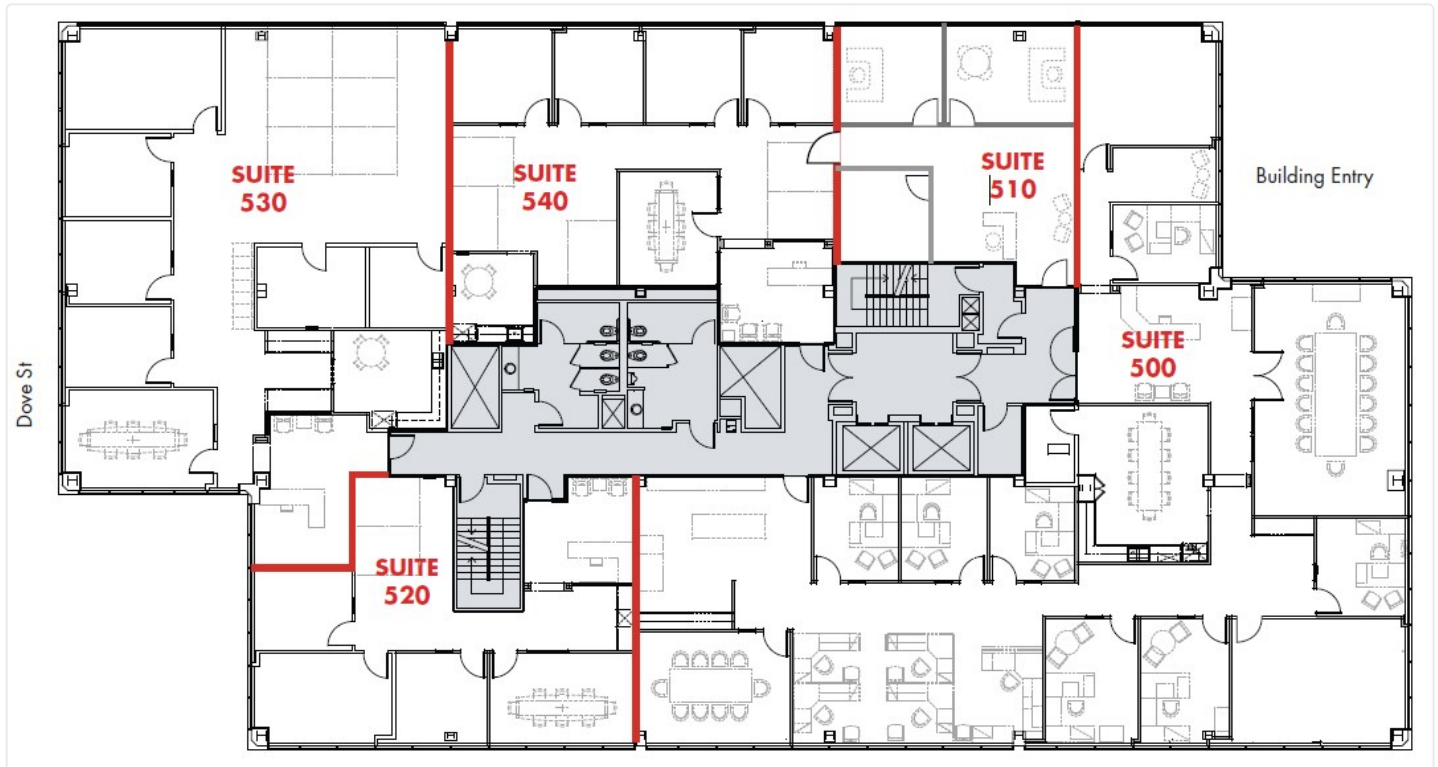

1375 & 1401 Dove

1401 Dove St

500 | Size - 5,284 SF

Floor Plan

CONTACT DETAILS

Leasing

Oliver Fleener

Senior Vice President