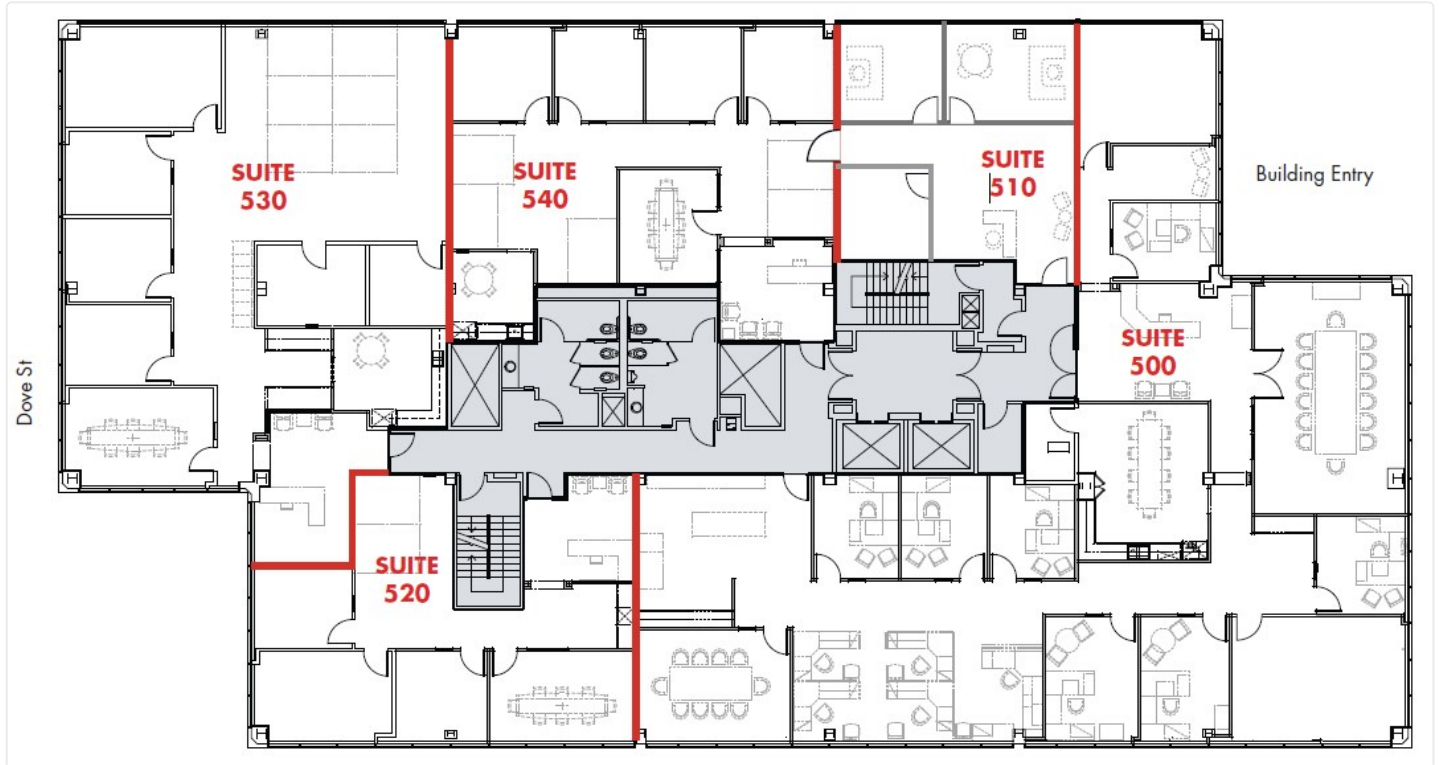

1375 & 1401 Dove

1401 Dove St

500 | Size - 5,284 SF

Floor Plan

CONTACT DETAILS

Leasing
Oliver Fleener
Senior Vice President
(949) 484-9068
oliver.fleener@avisonyoung.com
Avison Young
3 Park Plaza, Suite 450, Irvine, CA 92614
Lic 01245596