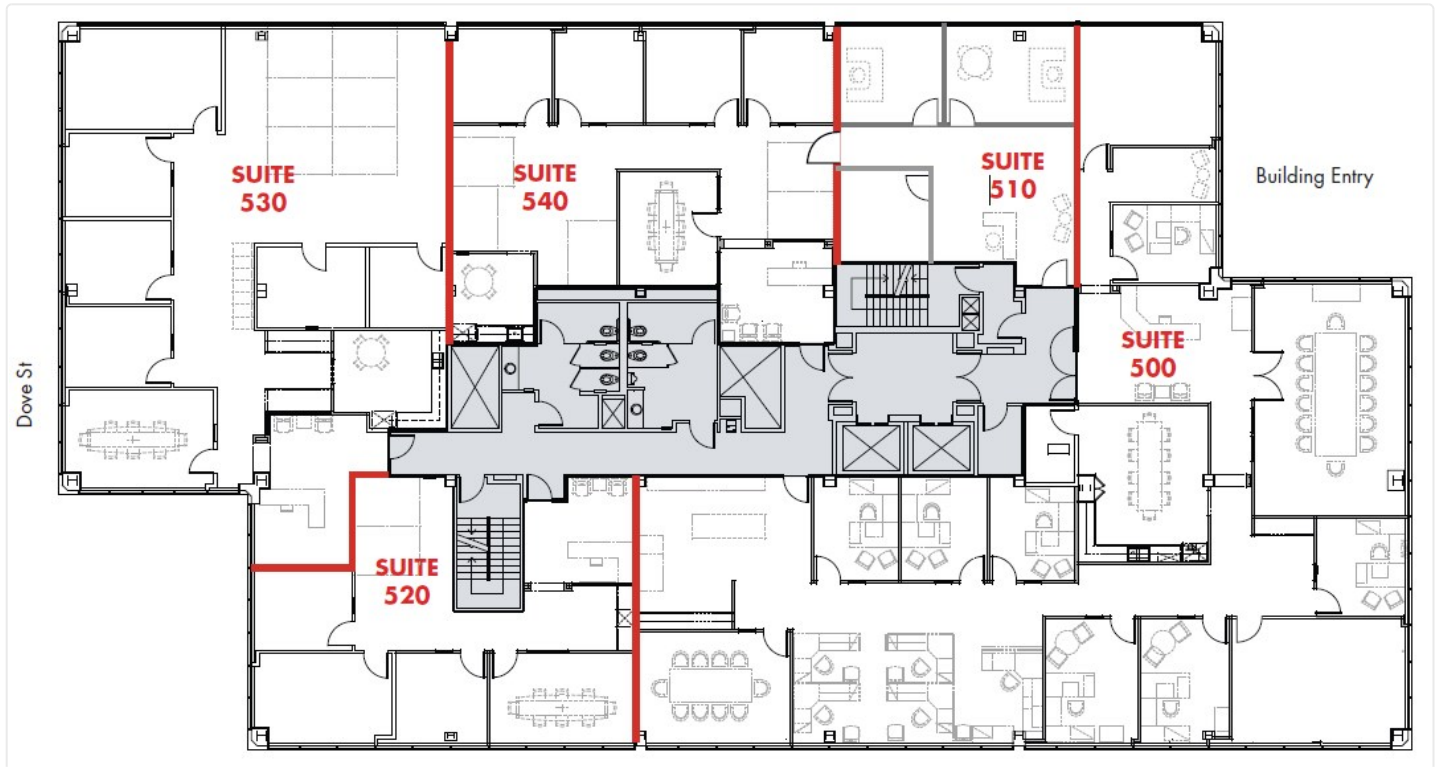

1375 & 1401 Dove

1401 Dove St

500 | Size - 5,284 SF

Floor Plan

CONTACT DETAILS

Leasing
Oliver Fleener
Senior Vice President
(949) 484-9068
oliver.fleener@avisonyoung.com
Avison Young
3 Park Plaza, Suite 450, Irvine, CA 92614
Lic 01245596