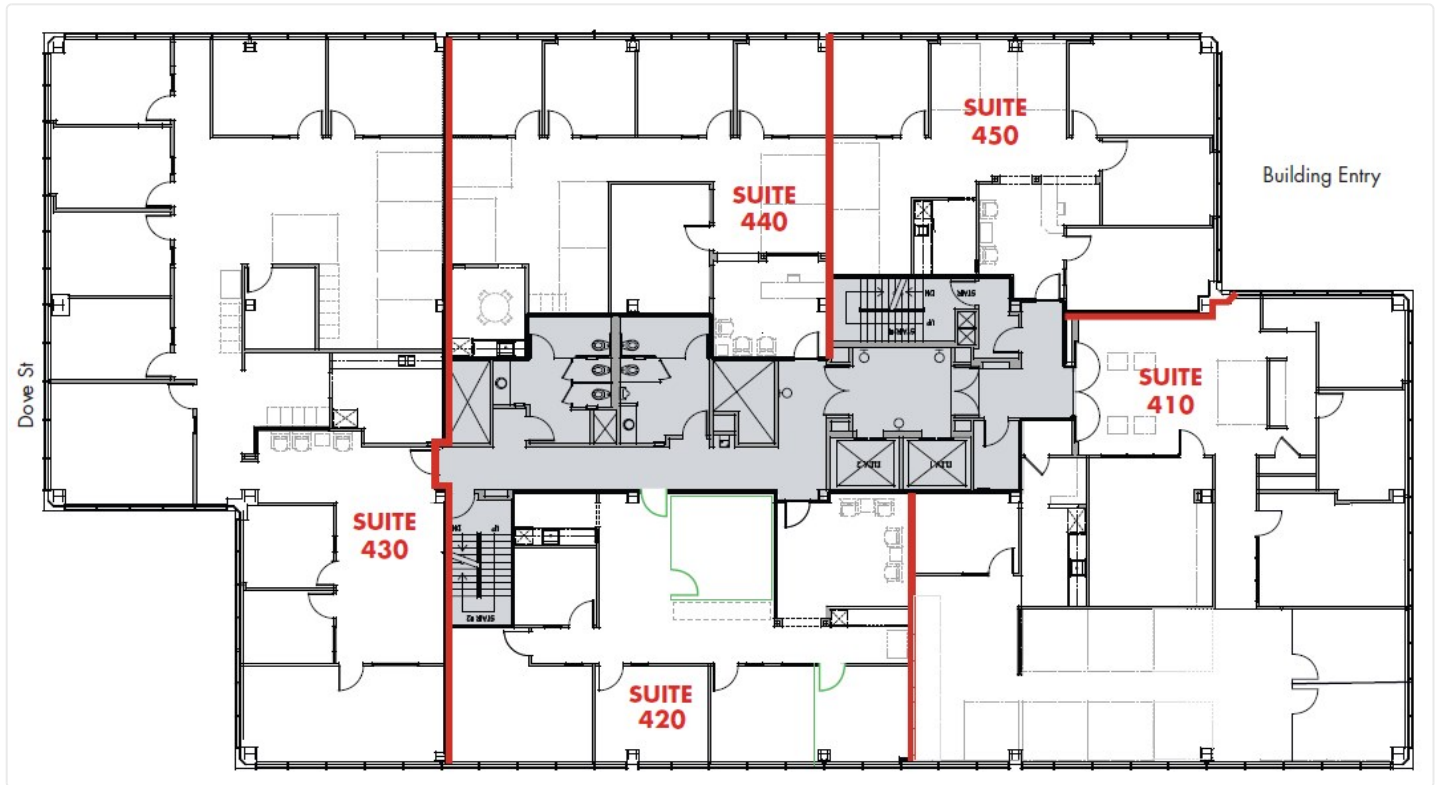

# 1375 & 1401 Dove

1401 Dove St

430 | Size - 3,975 SF

Floor Plan