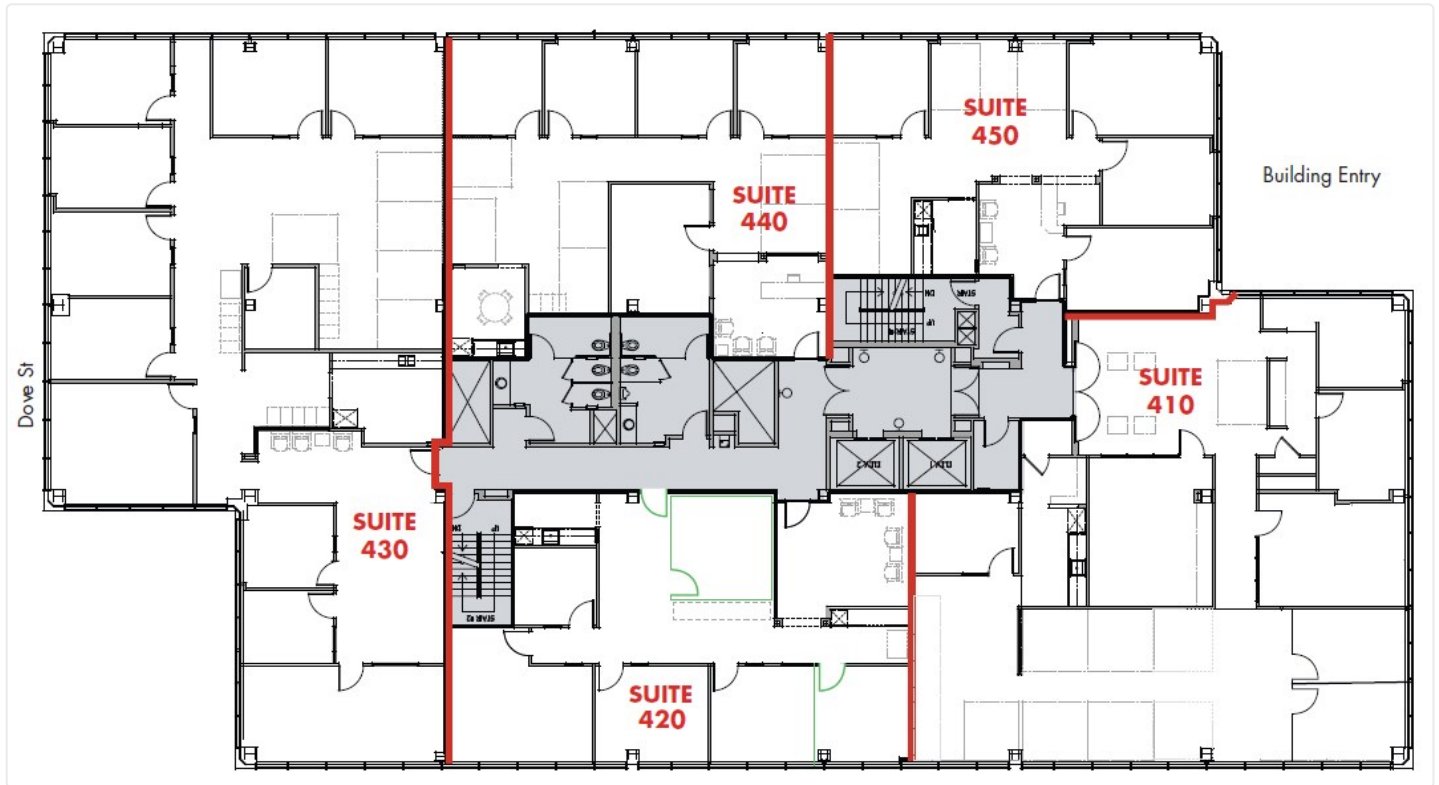

# 1375 & 1401 Dove

1401 Dove St

430 | Size - 3,975 SF

Floor Plan