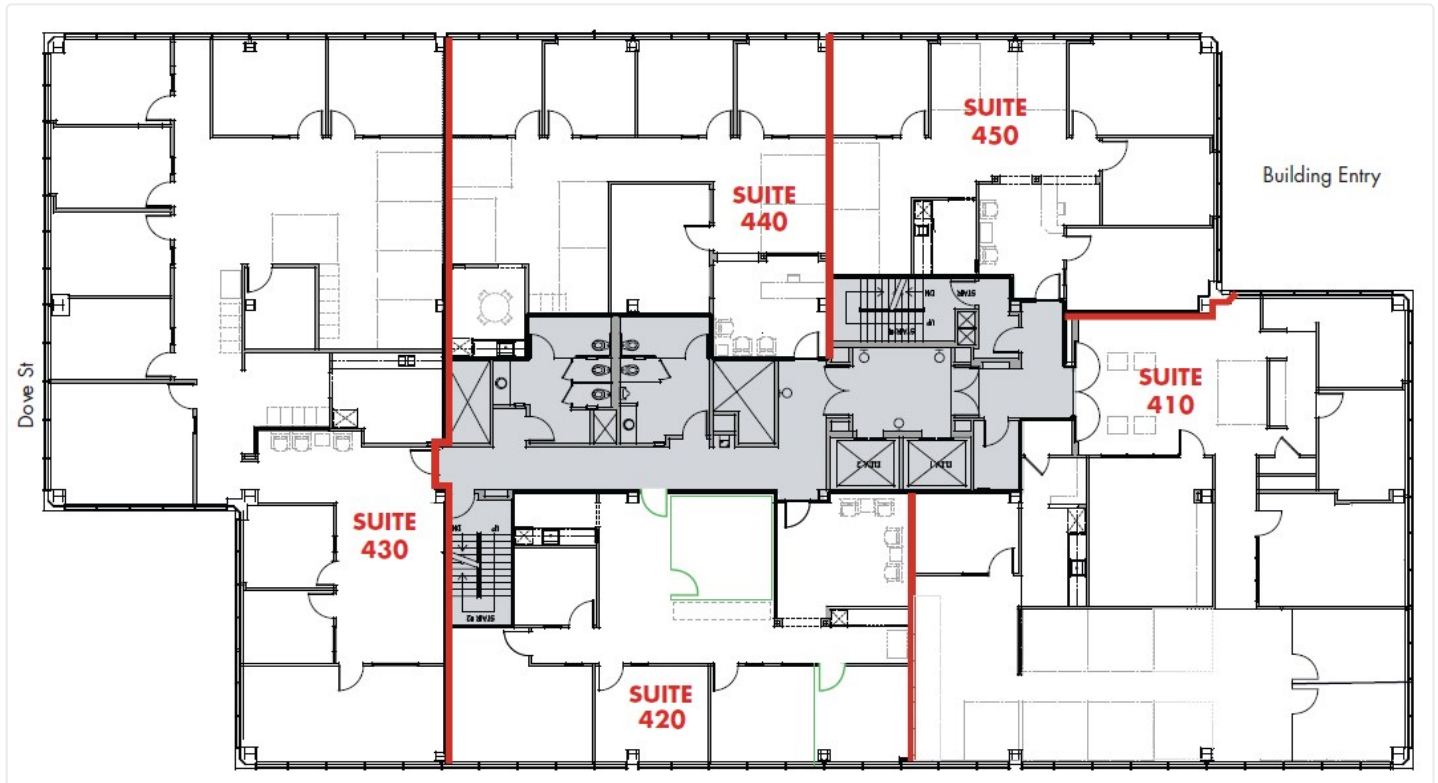

1375 & 1401 Dove

1401 Dove St

430 | Size - 3,975 SF

Floor Plan

CONTACT DETAILS

Leasing

Oliver Fleener

Senior Vice President