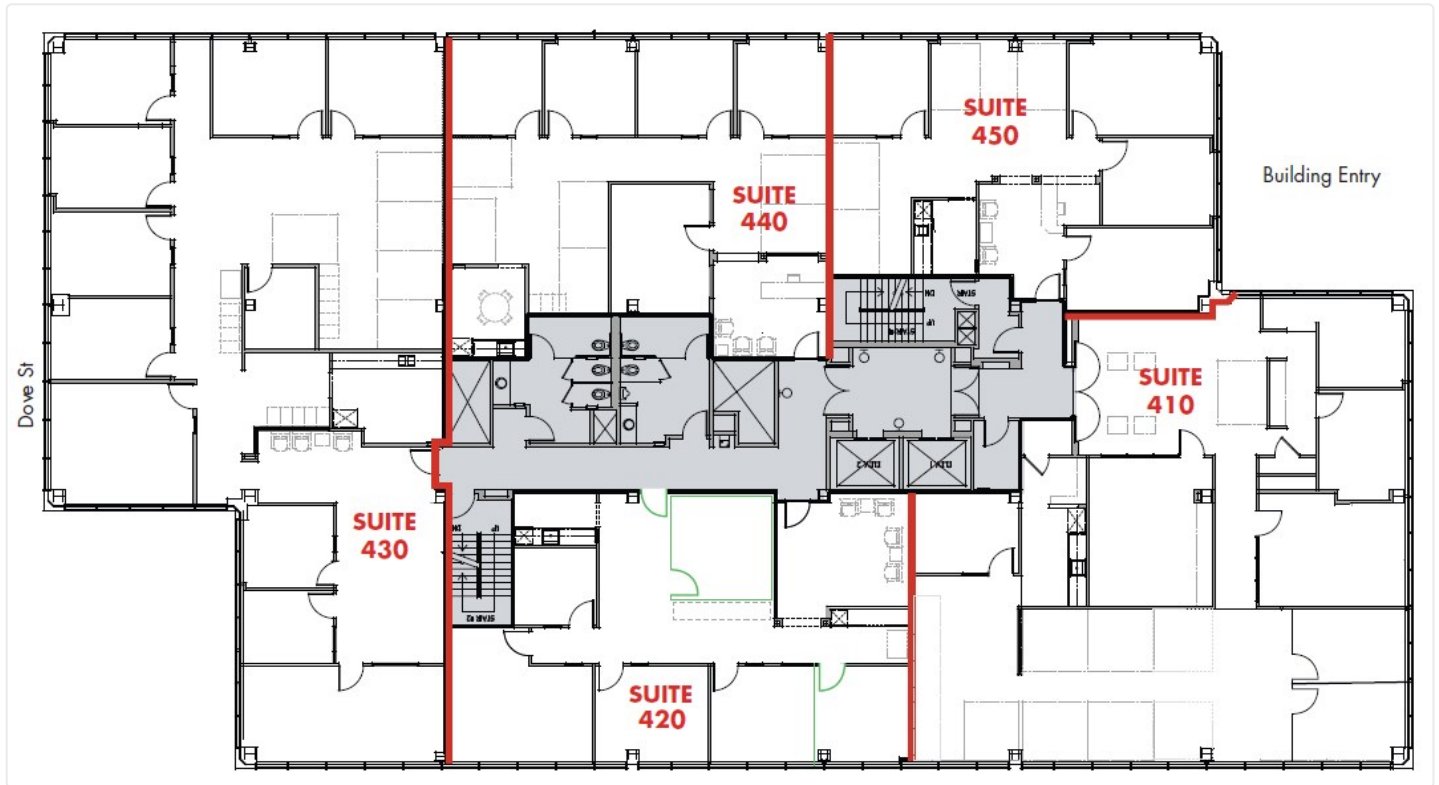

# 1375 & 1401 Dove

1401 Dove St

450 | Size - 1,654 SF

Floor Plan