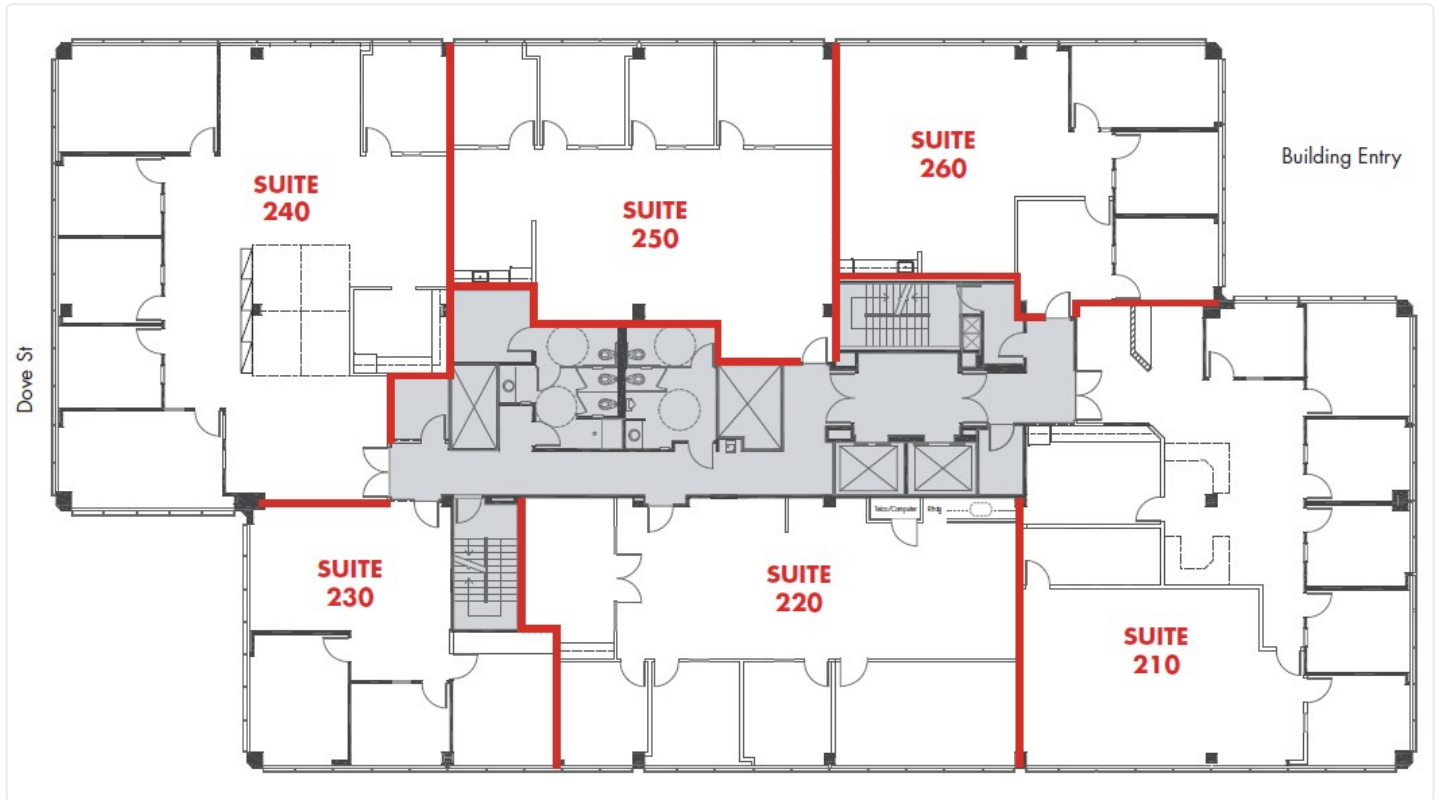

1375 & 1401 Dove

1401 Dove St

240 | Size - 3,100 SF

Floor Plan

CONTACT DETAILS

Leasing
Oliver Fleener
Senior Vice President
(949) 484-9068
oliver.fleener@avisonyoung.com
Avison Young
3 Park Plaza, Suite 450, Irvine, CA 92614
Lic 01245596