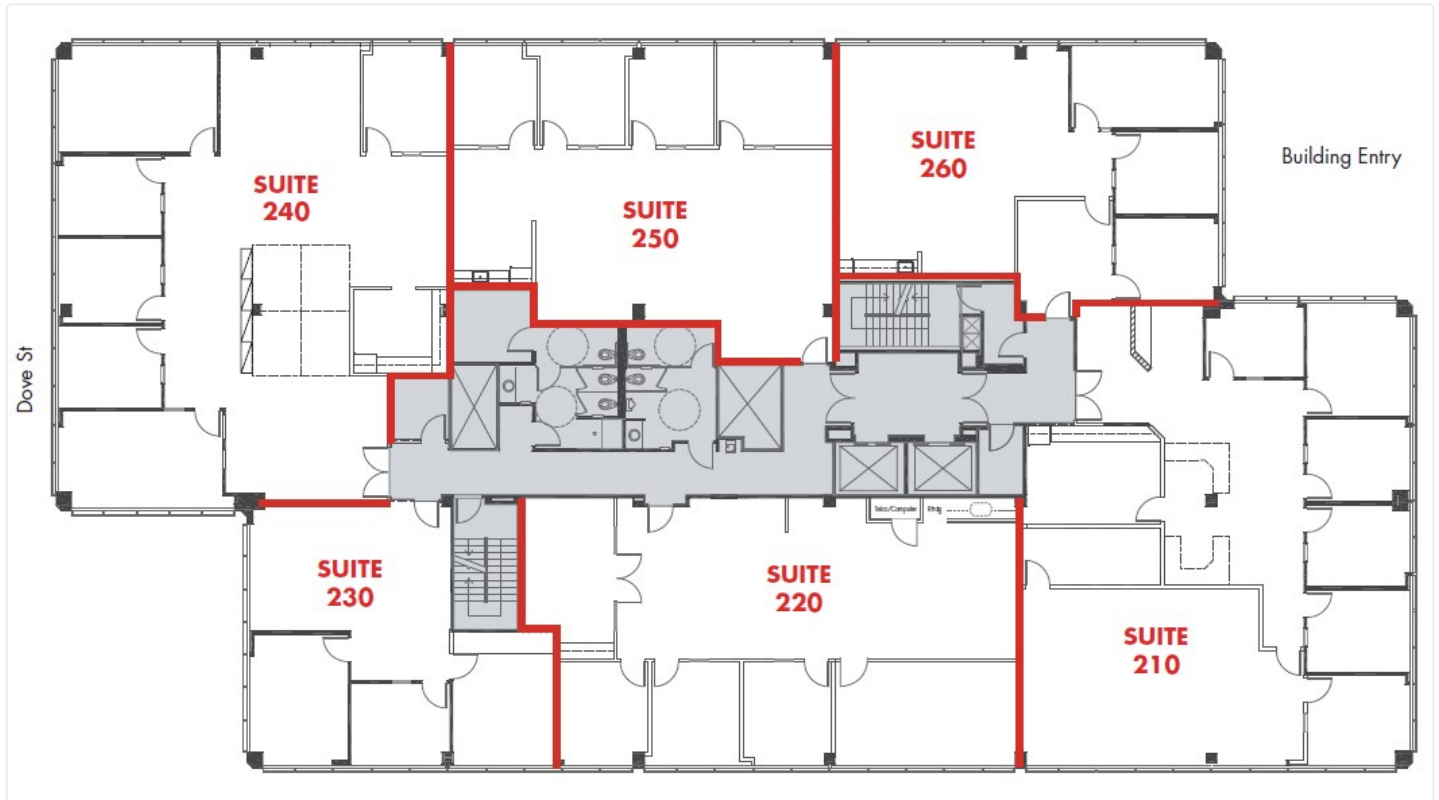

# 1375 & 1401 Dove

1401 Dove St

240 | Size - 3,100 SF

Floor Plan