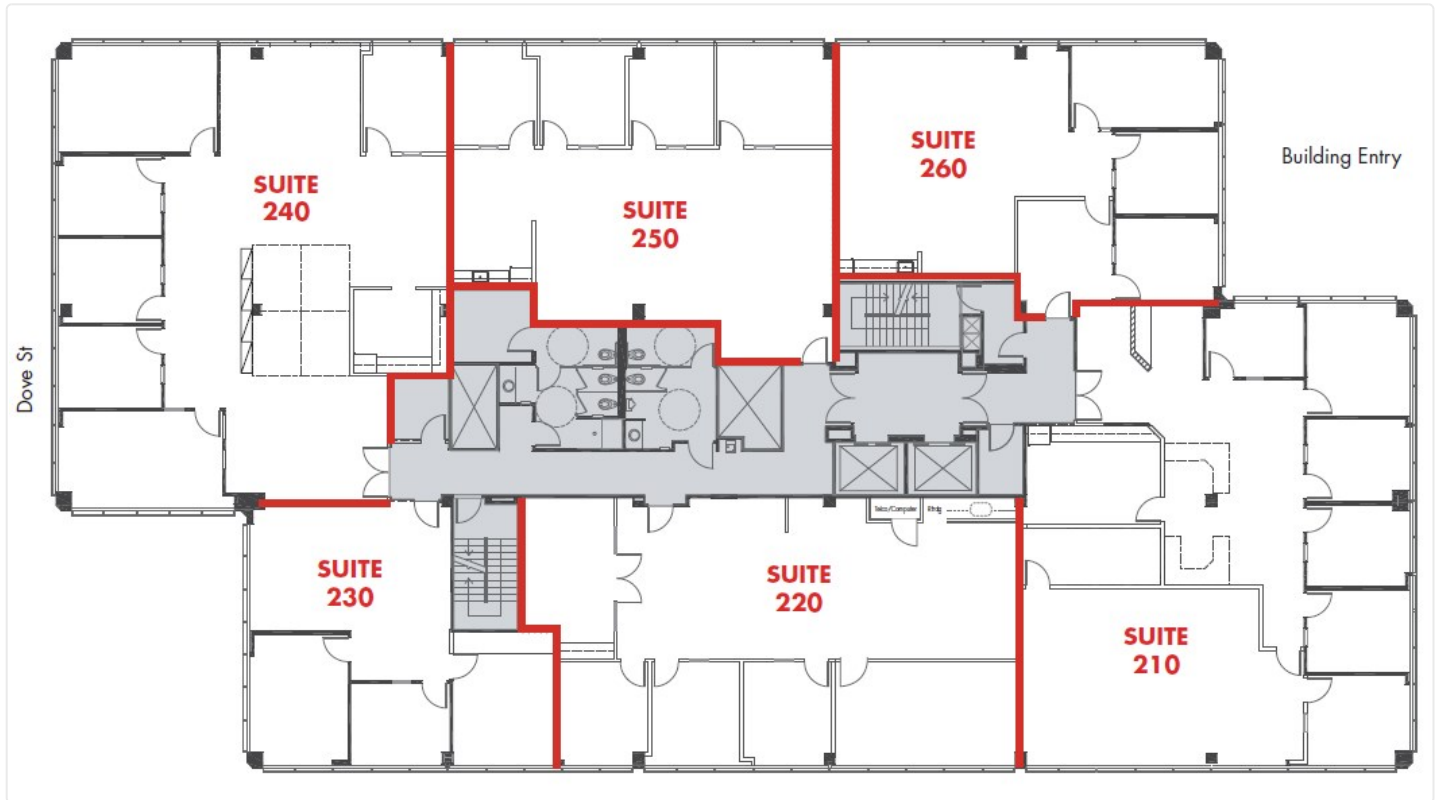

# 1375 & 1401 Dove

1401 Dove St

240 | Size - 3,100 SF

Floor Plan