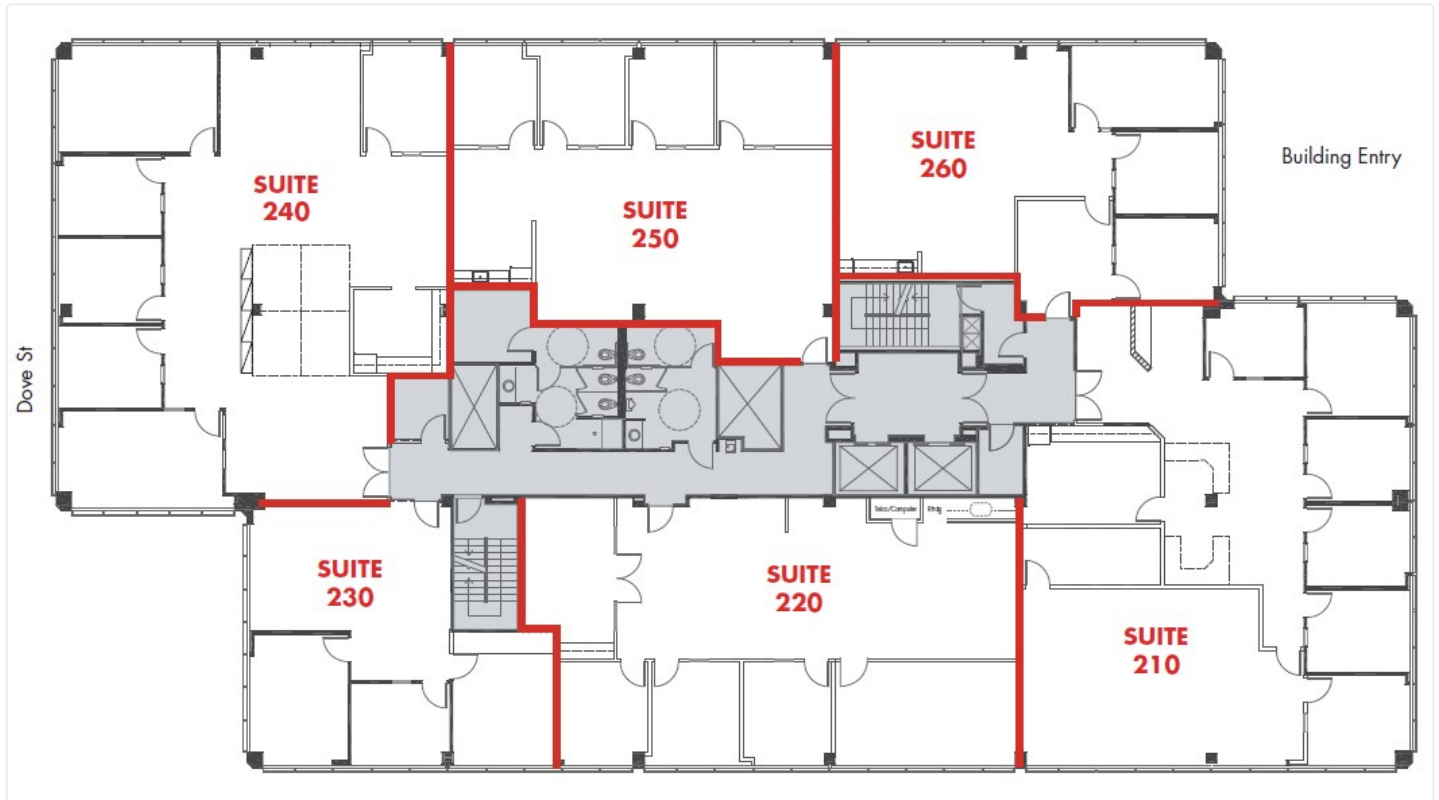

1375 & 1401 Dove

1401 Dove St

250 | Size - 1,880 SF

Floor Plan

CONTACT DETAILS

Leasing
Oliver Fleener
Senior Vice President
(949) 484-9068
oliver.fleener@avisonyoung.com
Avison Young
3 Park Plaza, Suite 450, Irvine, CA 92614
Lic 01245596