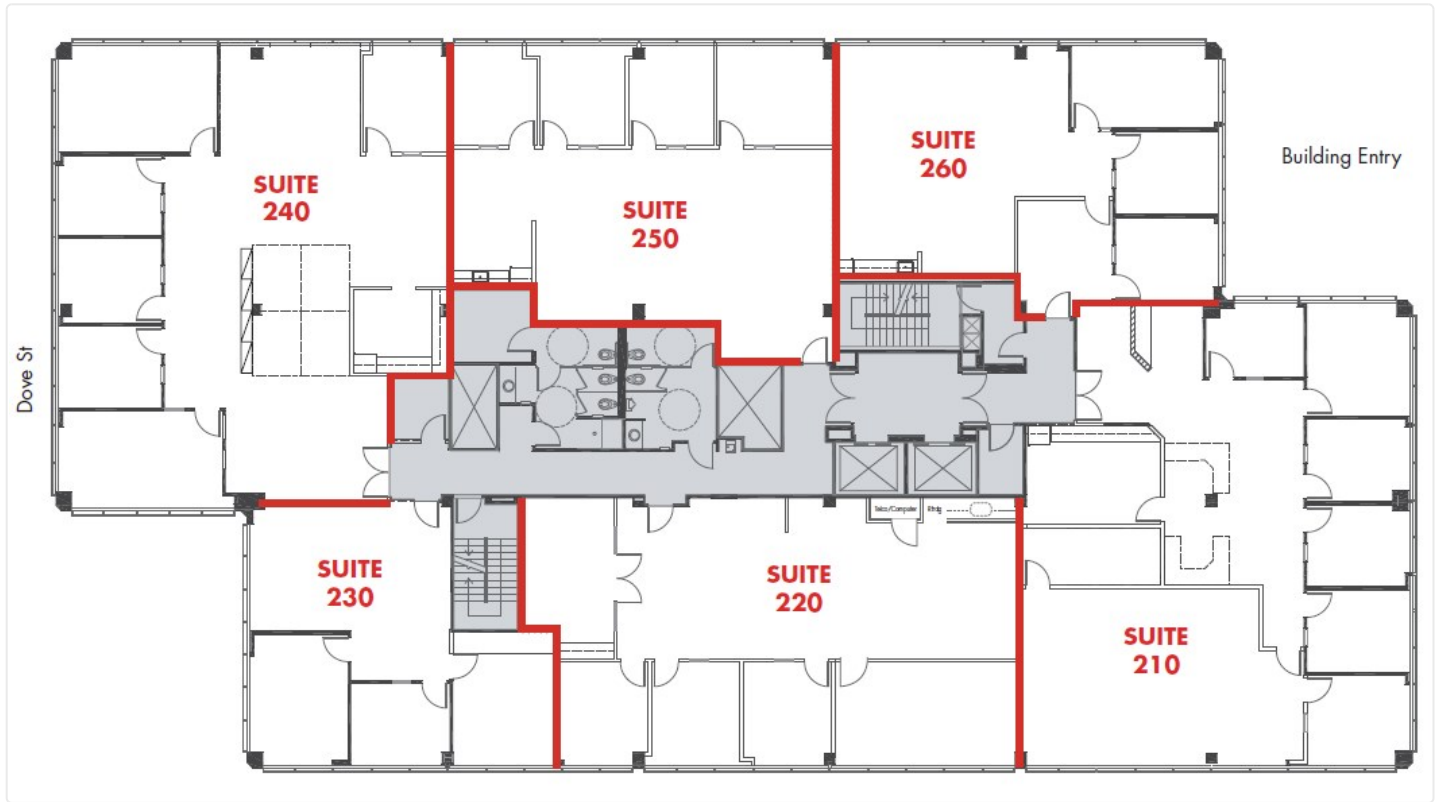

1375 & 1401 Dove

1401 Dove St

250 | Size - 1,880 SF

Floor Plan

CONTACT DETAILS

Leasing
Oliver Fleener
Senior Vice President
(949) 484-9068
oliver.fleener@avisonyoung.com
Avison Young
3 Park Plaza, Suite 450, Irvine, CA 92614
Lic 01245596