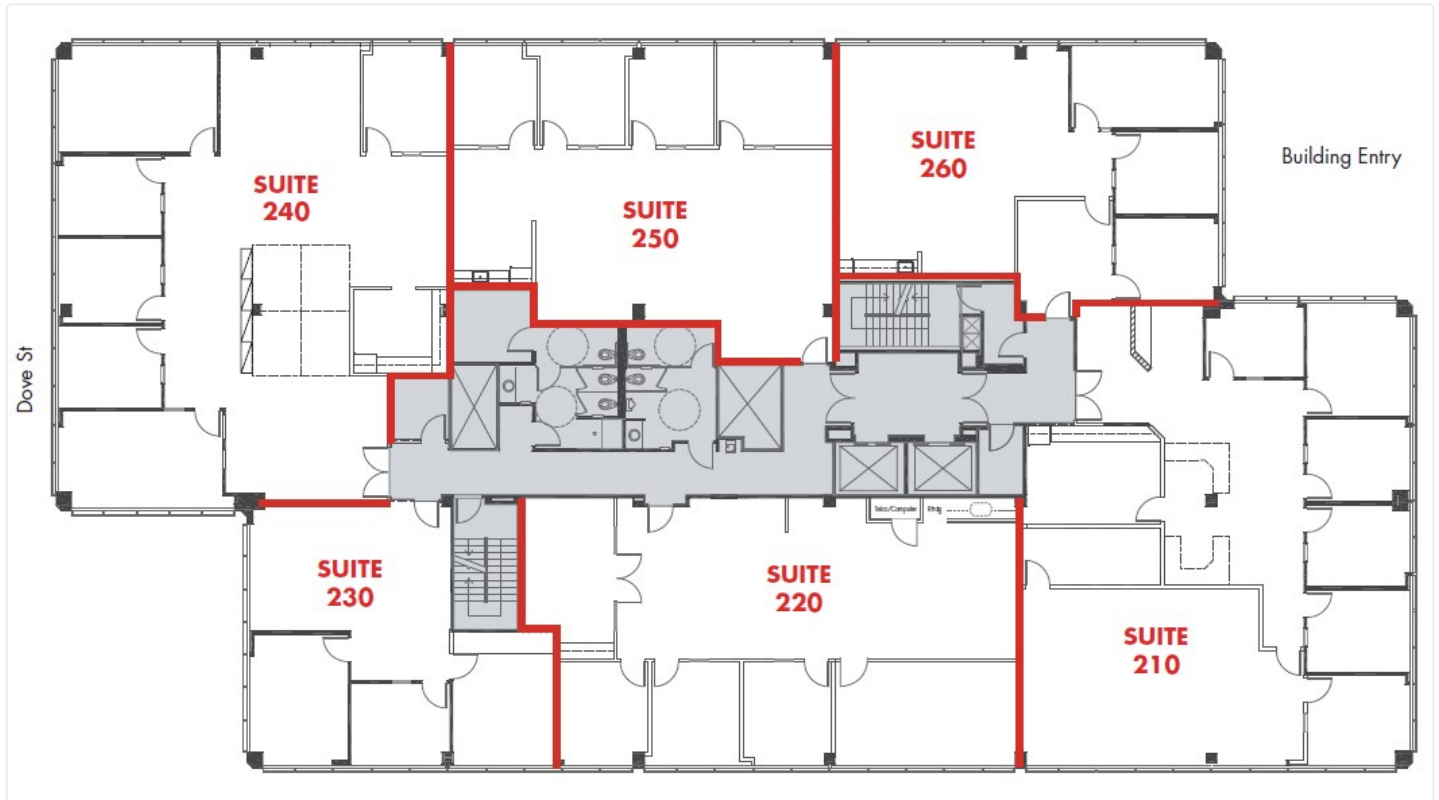

# 1375 & 1401 Dove

1401 Dove St

250 | Size - 1,880 SF

Floor Plan