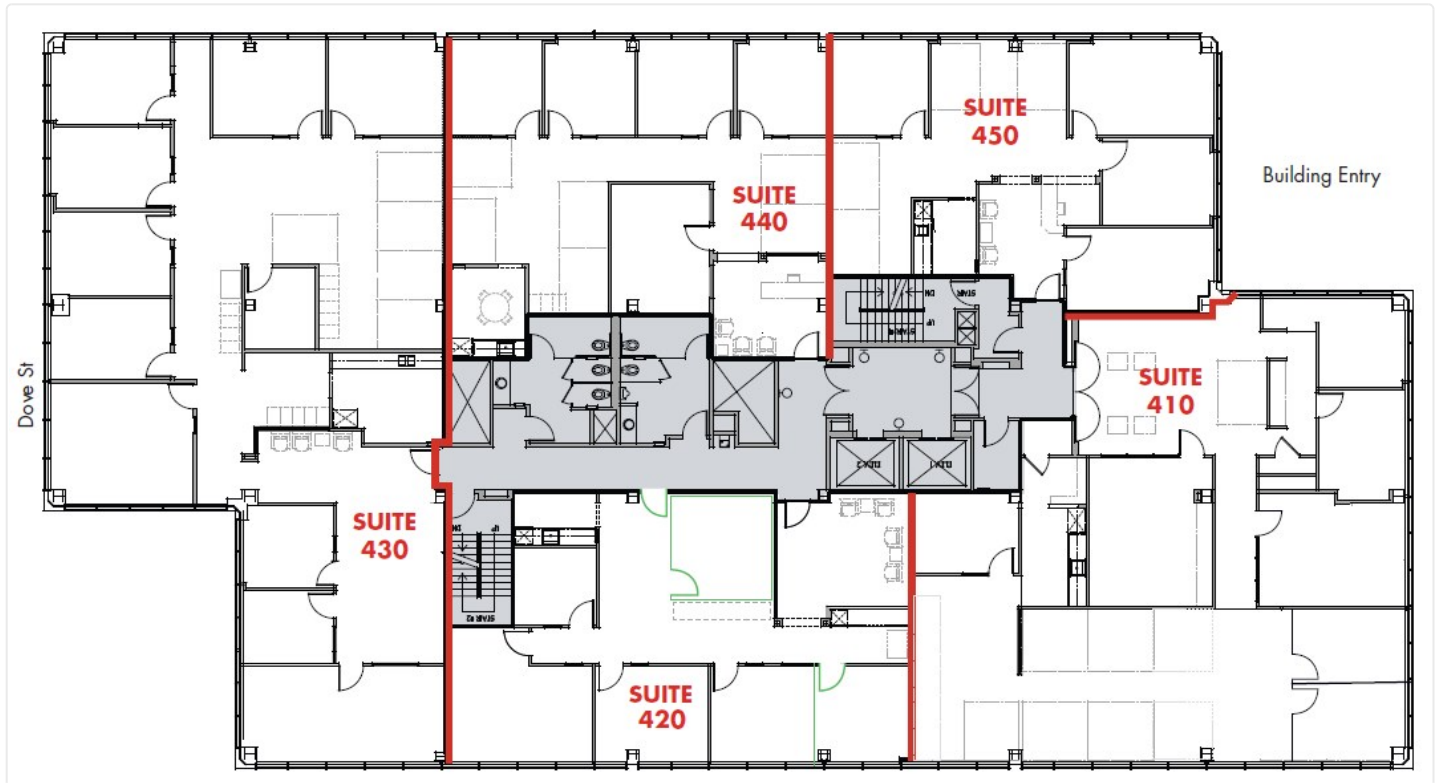

1375 & 1401 Dove

1401 Dove St

410 | Size - 3,391 SF

Floor Plan

CONTACT DETAILS

Leasing

Oliver Fleener

Senior Vice President