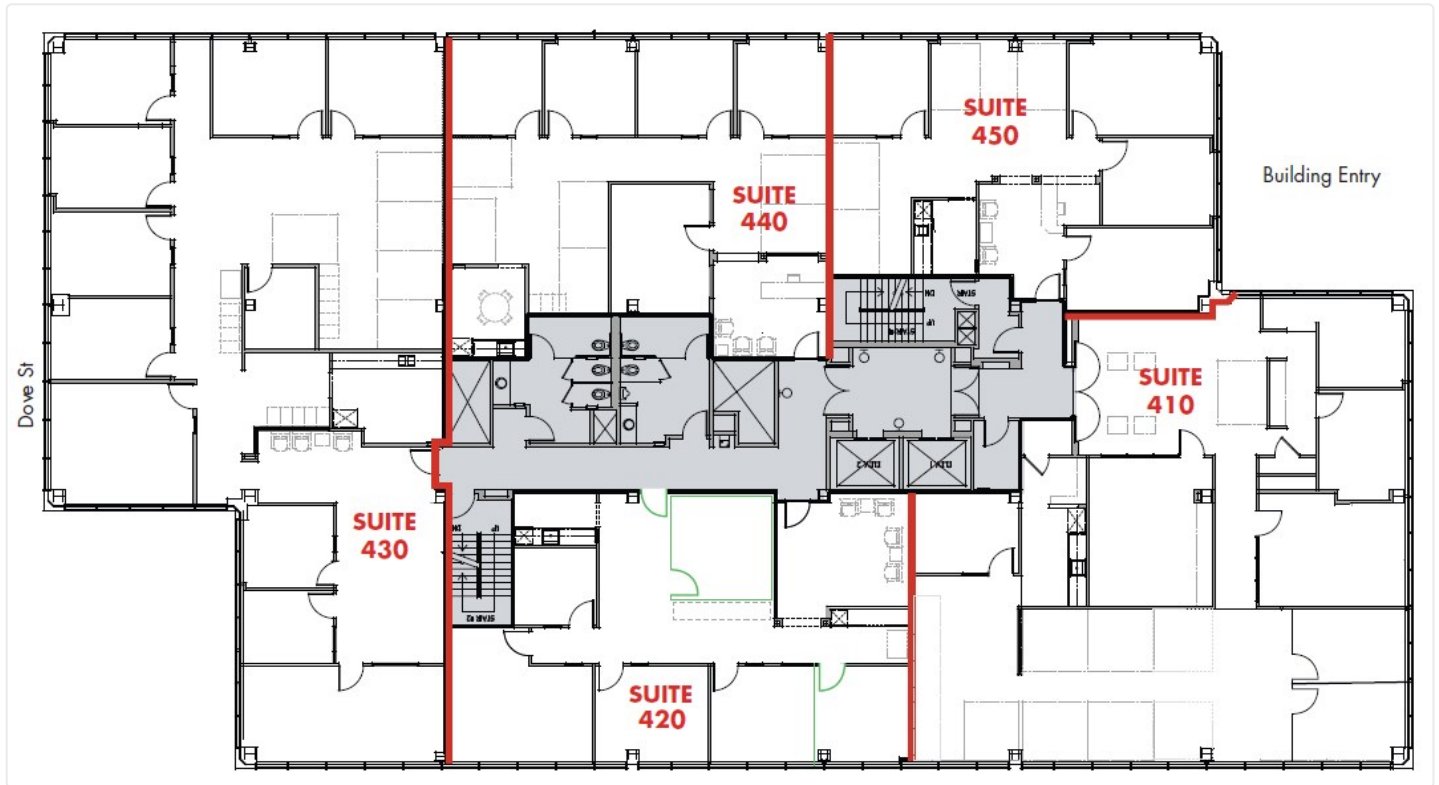

# 1375 & 1401 Dove

1401 Dove St

410 | Size - 3,391 SF

Floor Plan