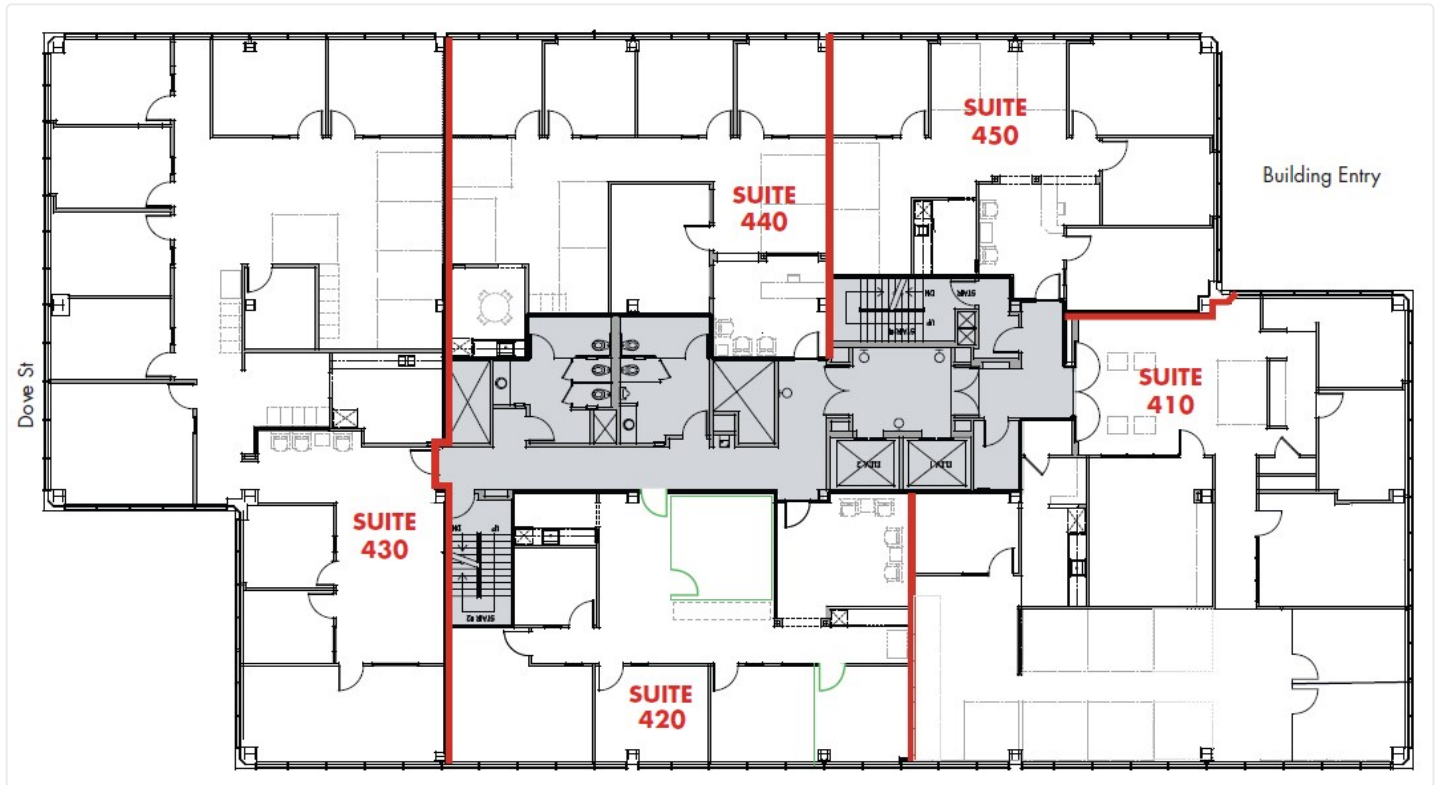

1375 & 1401 Dove

1401 Dove St

410 | Size - 3,391 SF

Floor Plan

CONTACT DETAILS

Leasing

Oliver Fleener

Senior Vice President