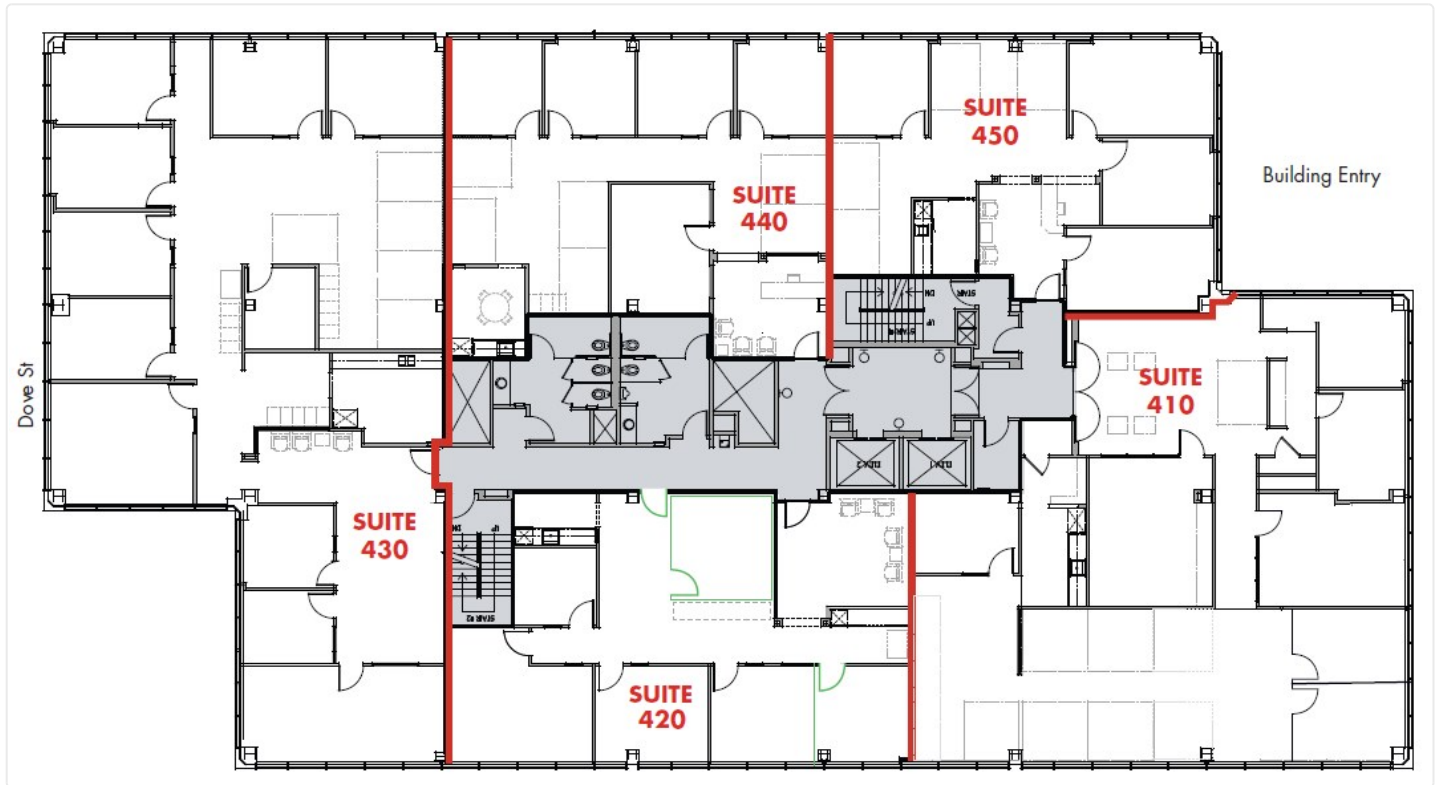

1375 & 1401 Dove

1401 Dove St

410 | Size - 3,391 SF

Floor Plan

CONTACT DETAILS

Leasing

Oliver Fleener

Senior Vice President