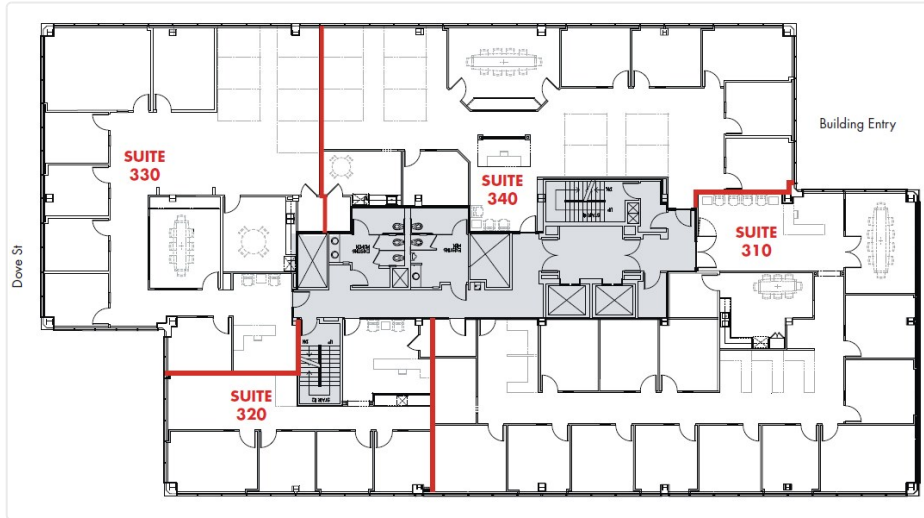

# 1375 & 1401 Dove

1401 Dove St

320 | Size - 1,417 SF

## COMMENTS

|                |                |
|----------------|----------------|
| Asking Rate    | <b>TBD FSG</b> |
| Min SF         | <b>1,417</b>   |
| Max SF         | <b>1,417</b>   |
| Available Date | <b>TBD</b>     |