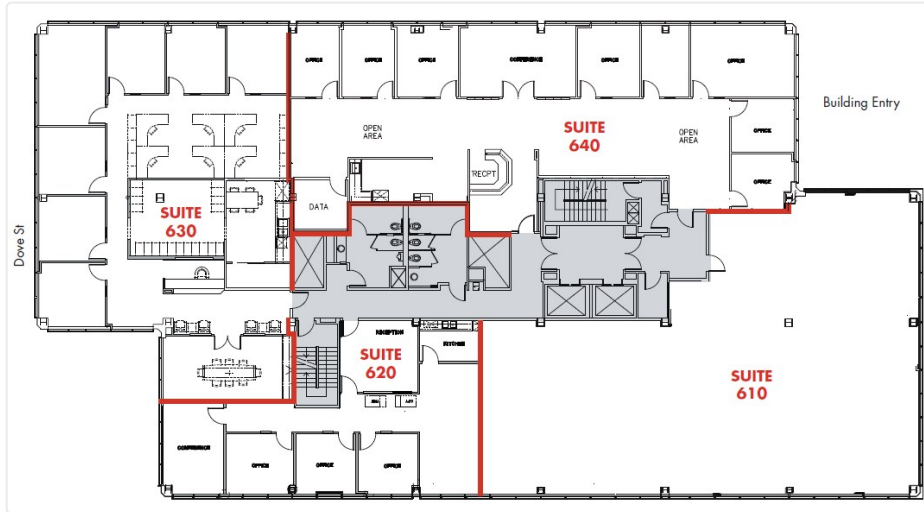

1375 & 1401 Dove

1401 Dove St

630 | Size - 3,409 SF

COMMENTS

Asking Rate	TBD FSG
Min SF	3,409
Max SF	3,409
Available Date	TBD

CONTACT DETAILS

Leasing
Oliver Fleener
Senior Vice President
(949) 484-9068
oliver.fleener@avisonyoung.com
Avison Young
3 Park Plaza, Suite 450, Irvine, CA 92614
Lic 01245596