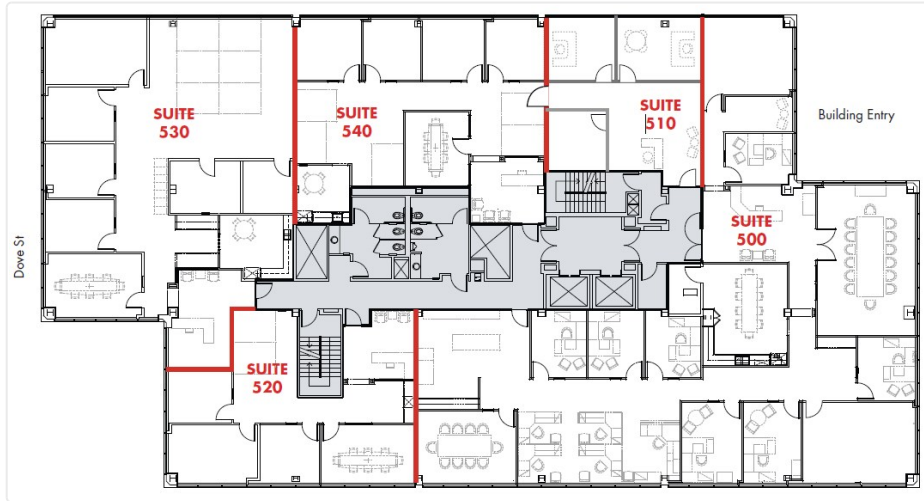

1375 & 1401 Dove

1401 Dove St

500 | Size - 5,284 SF

COMMENTS

Asking Rate	TBD FSG
Min SF	5,284
Max SF	5,284
Available Date	TBD

CONTACT DETAILS

Leasing
Oliver Fleener
Senior Vice President
(949) 484-9068
oliver.fleener@avisonyoung.com
Avison Young
3 Park Plaza, Suite 450, Irvine, CA 92614
Lic 01245596