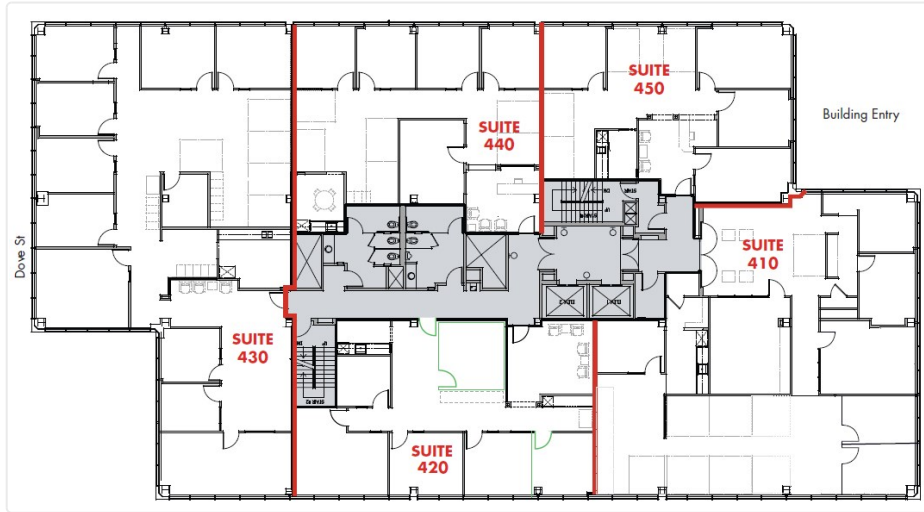

1375 & 1401 Dove

1401 Dove St

450 | Size - 1,654 SF

COMMENTS

| | |
|----------------|---------|
| Asking Rate | TBD FSG |
| Min SF | 1,654 |
| Max SF | 1,654 |
| Available Date | TBD |

CONTACT DETAILS

Leasing
Oliver Fleener
Senior Vice President
(949) 484-9068
oliver.fleener@avisonyoung.com
Avison Young
3 Park Plaza, Suite 450, Irvine, CA 92614
Lic 01245596