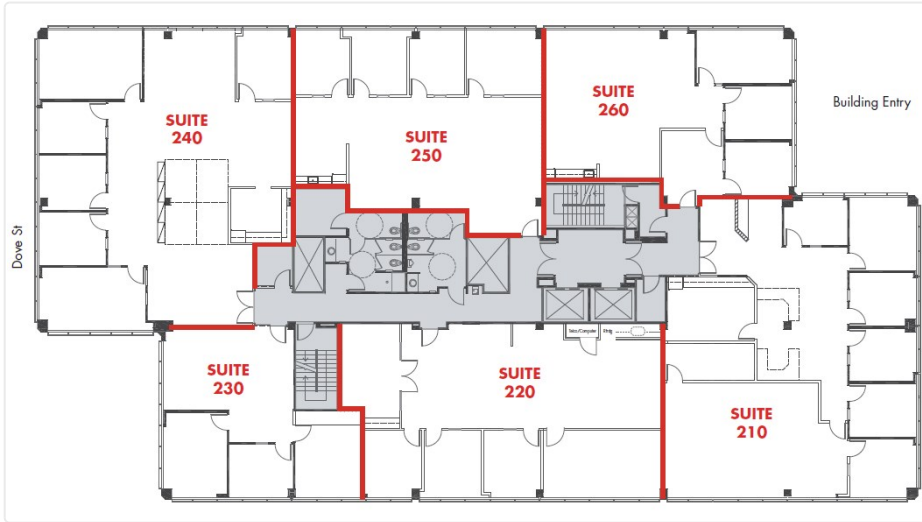

1375 & 1401 Dove

1401 Dove St

240 | Size - 3,100 SF

COMMENTS

Asking Rate	TBD FSG
Min SF	3,100
Max SF	3,100
Available Date	N/A

CONTACT DETAILS

Leasing
Oliver Fleener
Senior Vice President
(949) 484-9068
oliver.fleener@avisonyoung.com
Avison Young
3 Park Plaza, Suite 450, Irvine, CA 92614
Lic 01245596