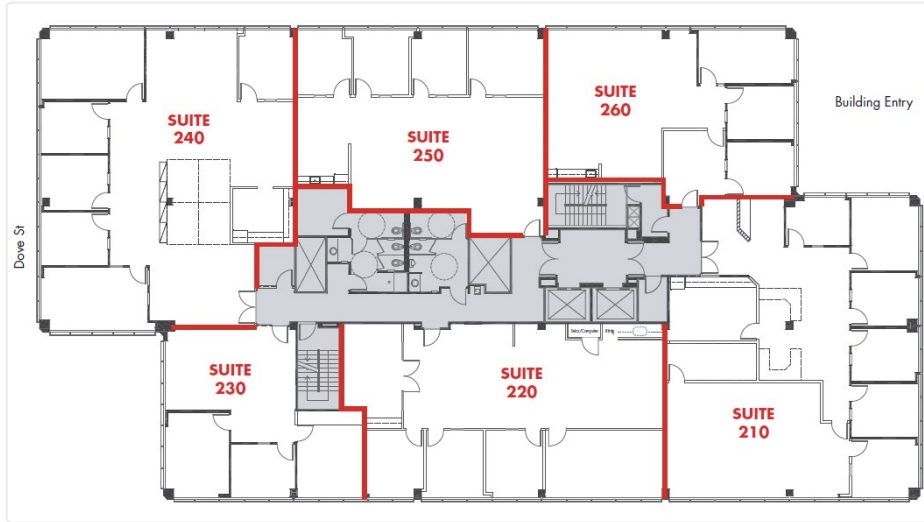

1375 & 1401 Dove

1401 Dove St

240 | Size - 3,100 SF

COMMENTS

Asking Rate	TBD FSG
Min SF	3,100
Max SF	3,100
Available Date	N/A

CONTACT DETAILS

Leasing
Oliver Fleener
Senior Vice President
(949) 484-9068
oliver.fleener@avisonyoung.com
Avison Young
3 Park Plaza, Suite 450, Irvine, CA 92614
Lic 01245596