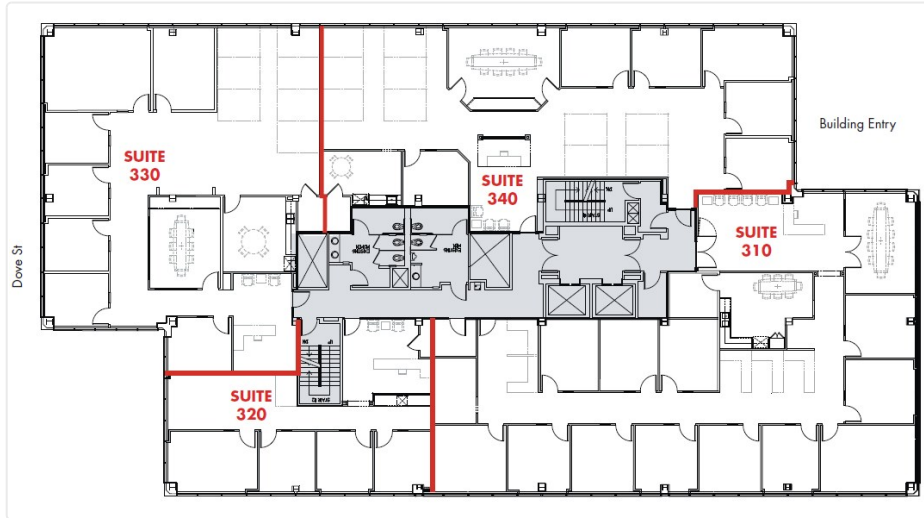

1375 & 1401 Dove

1401 Dove St

320 | Size - 1,417 SF

COMMENTS

| | |
|----------------|----------------|
| Asking Rate | TBD FSG |
| Min SF | 1,417 |
| Max SF | 1,417 |
| Available Date | TBD |

CONTACT DETAILS