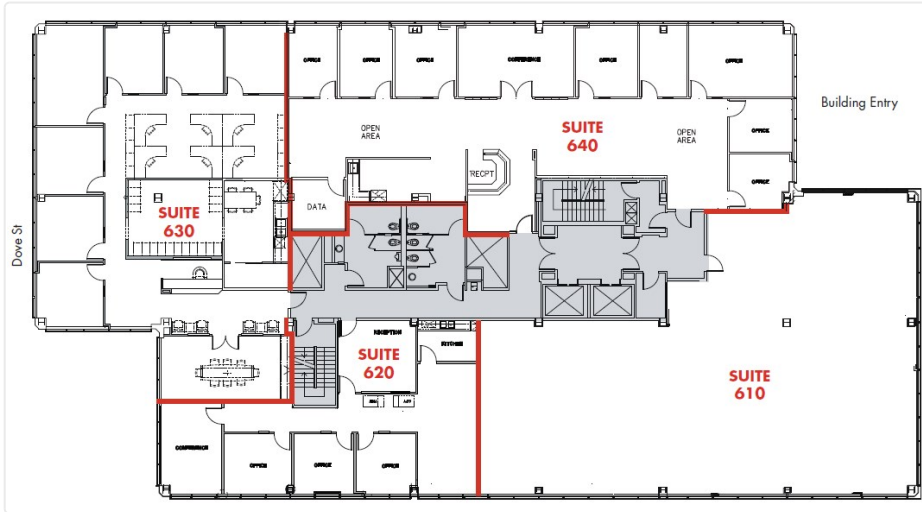

1375 & 1401 Dove

1401 Dove St

630 | Size - 3,409 SF

COMMENTS

| | |
|----------------|----------------|
| Asking Rate | TBD FSG |
| Min SF | 3,409 |
| Max SF | 3,409 |
| Available Date | TBD |

CONTACT DETAILS