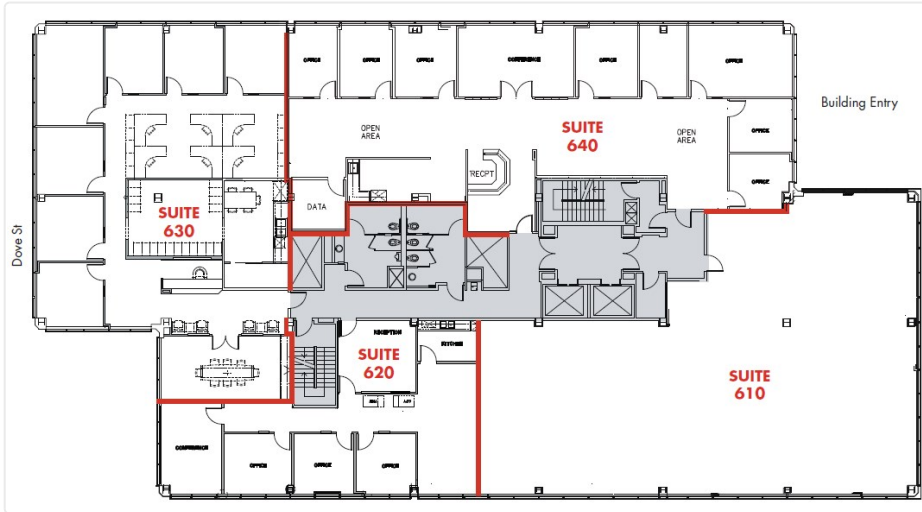

1375 & 1401 Dove

1401 Dove St

630 | Size - 3,409 SF

COMMENTS

Asking Rate	TBD FSG
Min SF	3,409
Max SF	3,409
Available Date	TBD

CONTACT DETAILS

Leasing
Oliver Fleener
Senior Vice President
(949) 484-9068
oliver.fleener@avisonyoung.com
Avison Young
3 Park Plaza, Suite 450, Irvine, CA 92614
Lic 01245596