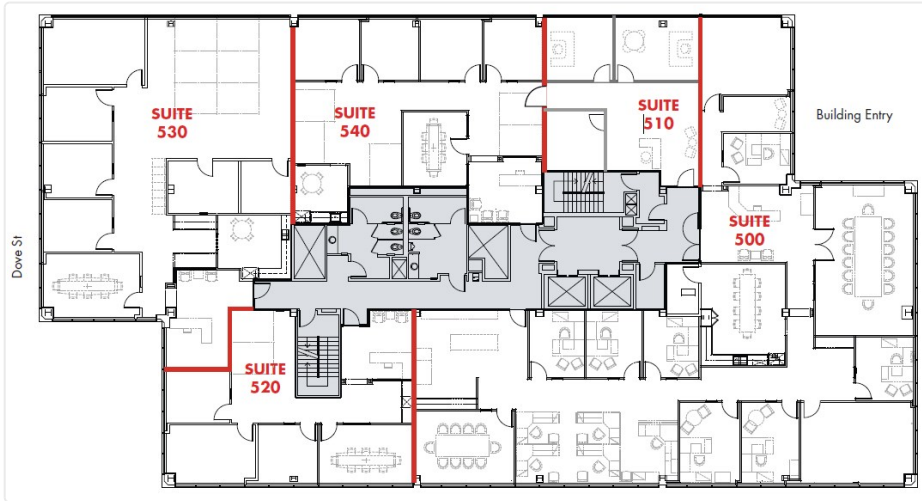

1375 & 1401 Dove

1401 Dove St

500 | Size - 5,284 SF

COMMENTS

Asking Rate	TBD FSG
Min SF	5,284
Max SF	5,284
Available Date	TBD

CONTACT DETAILS

Leasing
Oliver Fleener
Senior Vice President
(949) 484-9068
oliver.fleener@avisonyoung.com
Avison Young
3 Park Plaza, Suite 450, Irvine, CA 92614
Lic 01245596