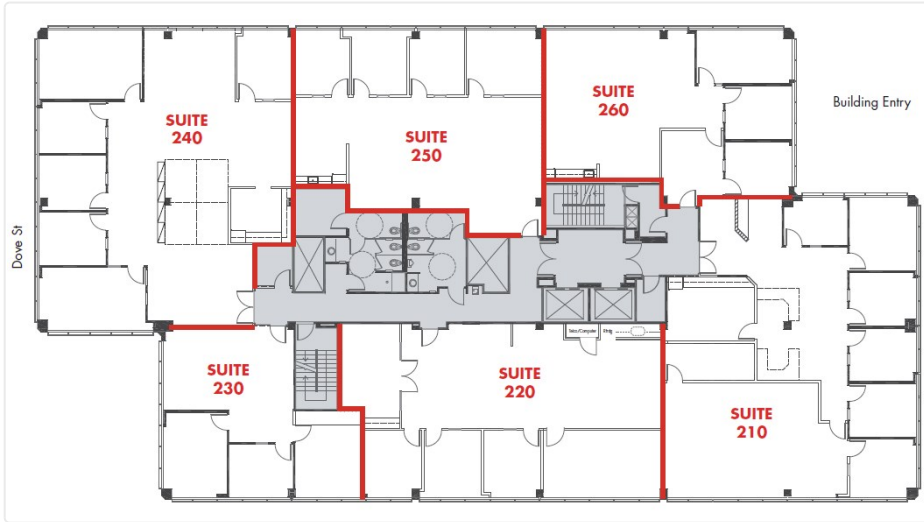

1375 & 1401 Dove

1401 Dove St

240 | Size - 3,100 SF

COMMENTS

Asking Rate	TBD FSG
Min SF	3,100
Max SF	3,100
Available Date	N/A

CONTACT DETAILS

Leasing
Oliver Fleener
Senior Vice President
(949) 484-9068
oliver.fleener@avisonyoung.com
Avison Young
3 Park Plaza, Suite 450, Irvine, CA 92614
Lic 01245596